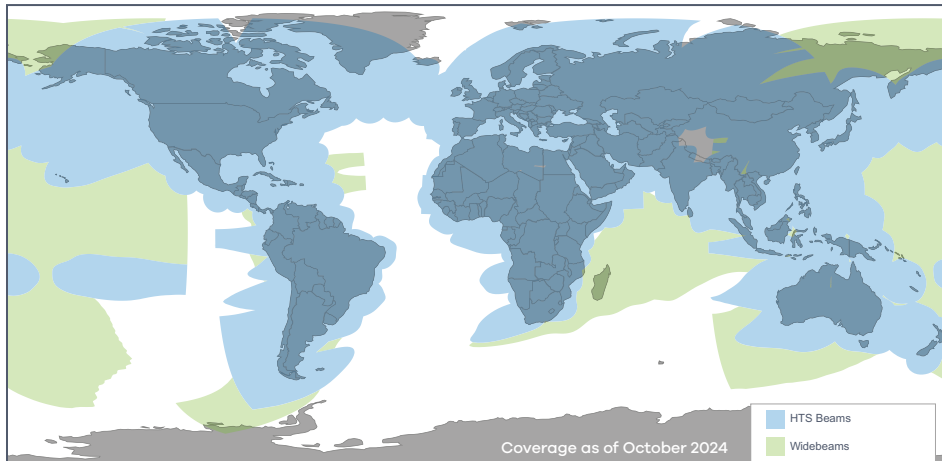

FlexMove Solution Spotlight

Go further than ever before with Intelsat's FlexMove portfolio of multi-orbit, enterprise-grade network solutions.

FlexMove offers a range of highly compact, easy to deploy terminals to meet the performance and portability requirements for comms-on-the-pause and comms-on-the-move.

The FlexMove solution offers the flexibility needed to address unique and evolving usage requirements:

Data packages designed to ensure a high-quality user experience.

- Data speeds up to 10/3Mbps for COTP and 5/2Mbps for COTM. Designed to ensure a high-quality user experience.

Service plan choice – no need to opt for rigid, use-it-or-lose-it service agreements.

- Service plans are offered in a variety of GB packages. Data plans range from 1 to 1,000 GB per term.

An advanced high-throughput satellite (HTS) connectivity solution, FlexMove dynamically manages layers of multi-orbit, multi-beam capacity to deliver powerful communications everywhere.

As part of Intelsat's FlexMove portfolio of services, and through our partnership with Eutelsat OneWeb, Intelsat offers FlexMove LEO as a complementary service for mission-critical applications requiring the ultra-high speed and ultra-low latency of a Low Earth Orbit (LEO) network. By adding FlexMove LEO coverage on top of the global, ultra-reliable, high-throughput coverage of Intelsat's FlexMove GEO networks, emergency responders gain the added benefit of a LEO service supporting data-intensive applications.

Offered Exclusively Through Our Solutions Partners

Offered through our carefully selected solutions partners, Intelsat offers a suite of advanced connectivity solutions for land mobility communications. Contact your service provider today and ask about our FlexMove solutions to meet your unique business needs.

Powered by Intelsat's Enterprise-grade Network

As the foundational architects of satellite technology, designing global network solutions that fit specific user needs is in our DNA. Let's talk about your connectivity needs today: intelsat.com/contact-us

Intelsat FlexMove Difference

Built on a global space and ground network supported by 99.999% availability

Comprehensive, end-to-end security backed by SOC 3 accreditation

Scalable, adaptable solutions to meet unique and evolving connectivity needs

Supported by the highest grade of customer experience services

Easy to use and adopt, designed to simply integrate into infrastructure