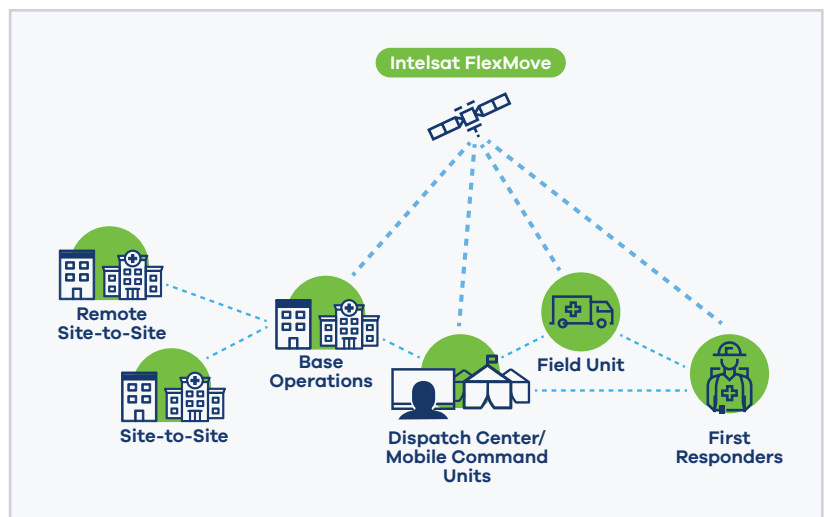

The IntelSat FlexMove Solution

FlexMove is designed specifically for First Responder needs.

Engineered for both connected mobility to support moving vehicles and portable connectivity which can connect an unlimited number of devices, **FlexMove empowers any user to access the internet, private network or VoIP service in just minutes without the need for in-depth technical expertise.**

Having a variety of flexible service plans is critical for First Responders. The ability to select a plan that works for recurring operations or situational/occasional use means no matter the circumstance, IntelSat FlexMove can meet your connectivity needs. And with data speeds 20x faster than narrowband solutions for a fraction of the cost, FlexMove delivers real value.