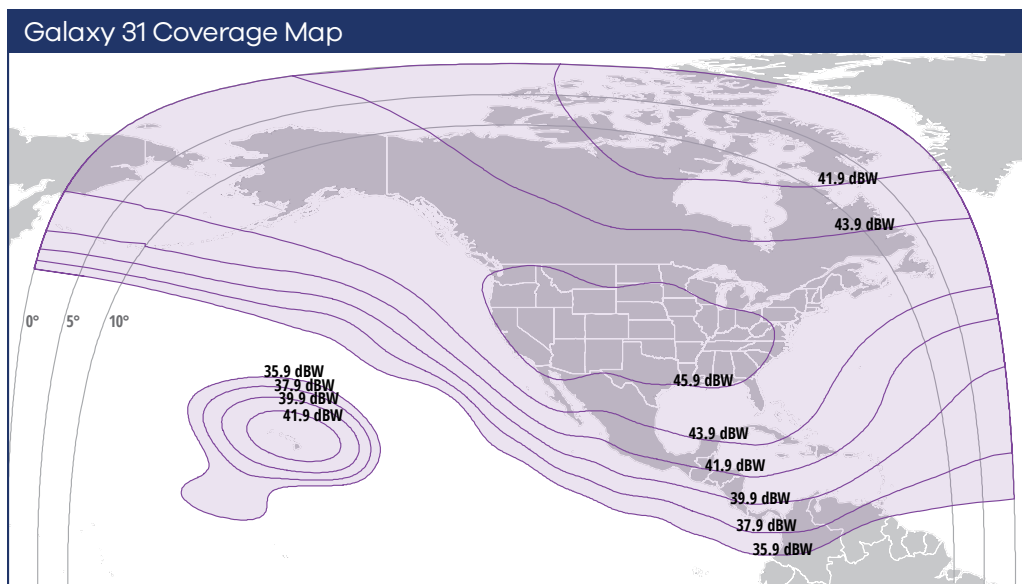

IntelsatOne OU MCPC Platforms

Multi-channel per carrier platforms (MCPC) for Live Events

Intelsat's Occasional Use Multi-channel per Carrier (MCPC) Platforms provide dedicated capacity for broadcasters who need satellite coverage for live sports and event coverage. OU MCPC Platforms are a highly reliable, operationally efficient solution for broadcasters looking to deliver their live content to a wide audience.

MCPC Platforms are fully integrated into the IntelsatOne terrestrial network which includes IntelsatOne Fiber, IntelsatOne IP, Cloud Connect Media, and teleport services.

The OU MCPC Platform is located on Galaxy 31

- Location: 121W
- North America and Central America coverage
- Access to 100 million viewers across North America

How it works:

MCPC platforms enable broadcasters and programmers to simplify operations and reduce spend while more efficiently expanding their business globally. Content is handed off at one of Intelsat's worldwide teleports, encoded, multiplexed into one carrier, and efficiently broadcasted using the power of a fully saturated transponder.