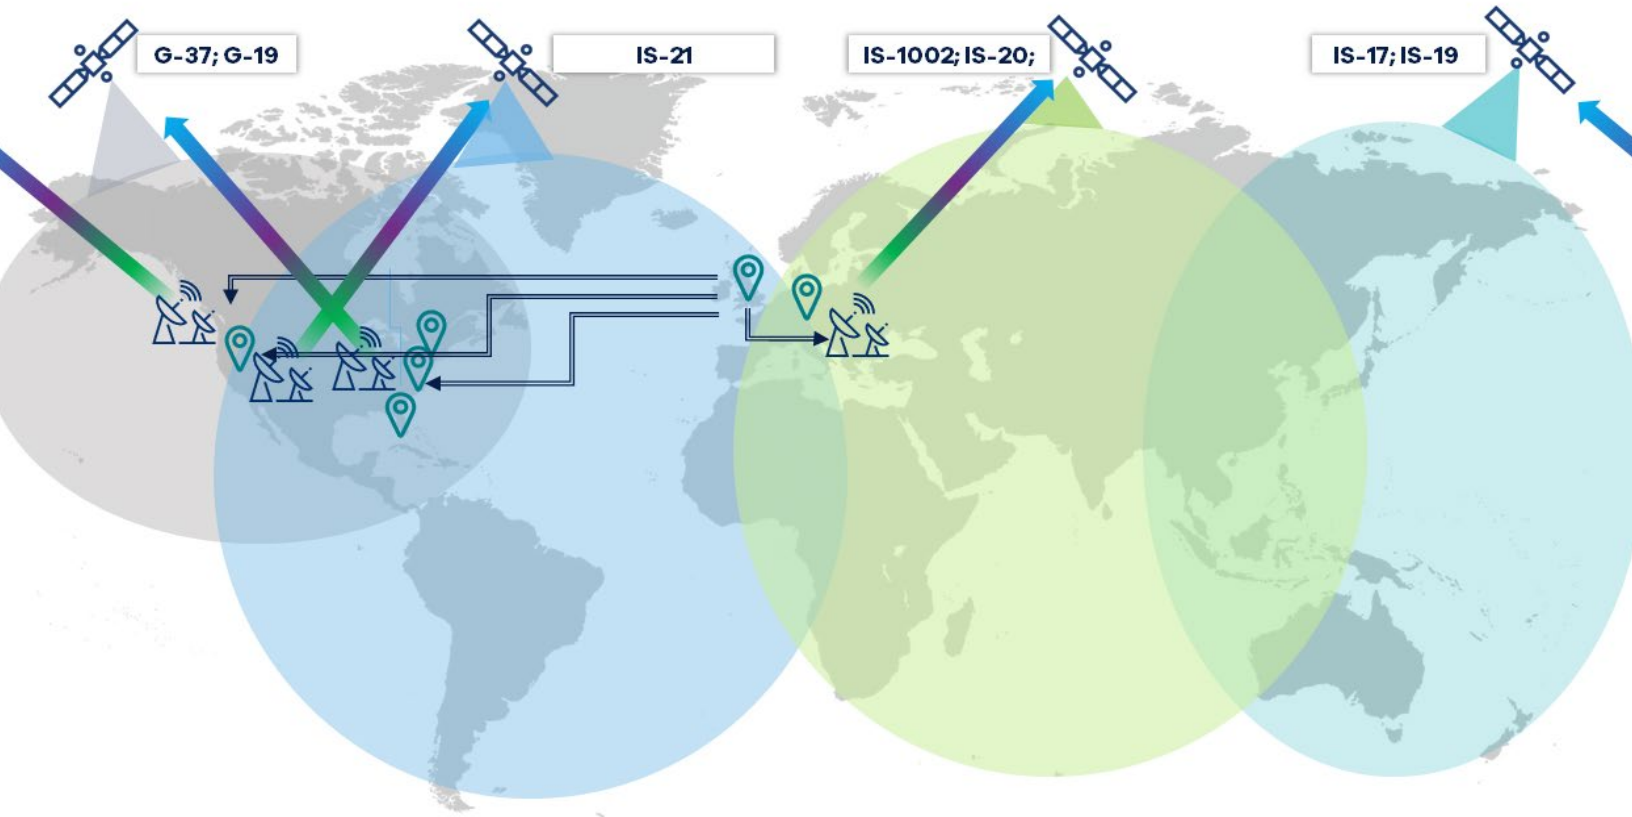

IntelsatOne OU MCPC Platforms

Multi-channel per carrier platforms (MCPC) for Live Events

Intelsat's Occasional Use Multi-channel per Carrier (MCPC) Platforms provide dedicated capacity for broadcasters who need satellite coverage for live sports and event coverage. OU MCPC Platforms are a highly reliable, operationally efficient solution for broadcasters looking to deliver their live content to a wide audience.

MCPC Platforms are fully integrated into the IntelsatOne terrestrial network which includes IntelsatOne Fiber, IntelsatOne IP, Cloud Connect Media, and teleport services.

The OU MCPC Platform is located on Galaxy 31

- Location: 121W
- North America and Central America coverage
- Access to 100 million viewers across North America

How it works:

MCPC platforms enable broadcasters and programmers to simplify operations and reduce spend while more efficiently expanding their business globally. Content is handed off at one of Intelsat's worldwide teleports, encoded, multiplexed into one carrier, and efficiently broadcasted using the power of a fully saturated transponder.

Worldwide Coverage with MCPC Platforms

Benefits At-A-Glance

Reach viewers with a global footprint

Pay only for what you use

Utilize the high efficiency of a saturated transponder

Low risk, low cost strategy to test new markets