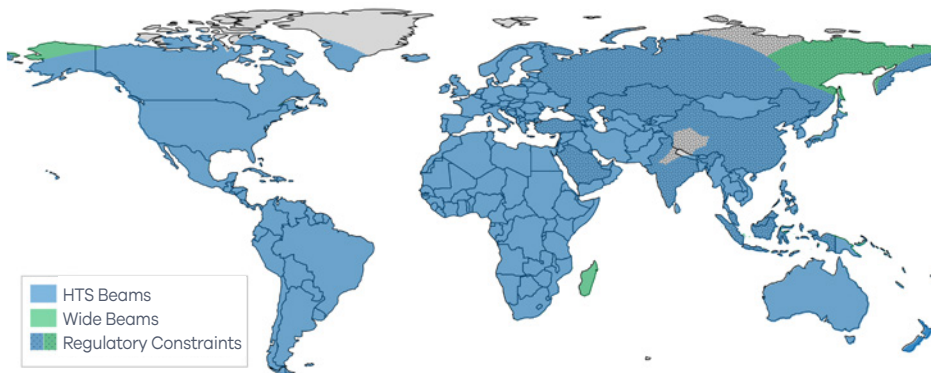

Portable Connectivity Coverage (COTP)

About Intelsat

Intelsat's global team of professionals is focused on providing seamless and secure, satellite-based communications to government, NGO and commercial customers through the company's next-generation global network and managed services. Bridging the digital divide by operating one of the world's largest and most advanced satellite fleet and connectivity infrastructures, Intelsat enables people and their tools to speak over oceans, see across continents and listen through the skies to communicate, cooperate and coexist. Since its founding six decades ago, the company has been synonymous with satellite-industry "firsts" in service to its customers and the planet. Leaning on a legacy of innovation and focusing on addressing a new generation of challenges, Intelsat team members now have our sights on the "next firsts" in space as we disrupt the field and lead in the digital transformation of the industry.

Contact Sales

Africa

+27 11-535-4700
sales.africa@intelsat.com

Asia-Pacific

+65 6572-5450
sales.asiapacific@intelsat.com

Europe

+44 20-3036-6700
sales.europe@intelsat.com

Latin America & Caribbean

+1 305-445-5536
sales.lac@intelsat.com

Middle East & North Africa

+971 4-390-1515
sales.mena@intelsat.com

North America

+1 703-559-6800
sales.na@intelsat.com

[intelsat.com](https://www.intelsat.com)