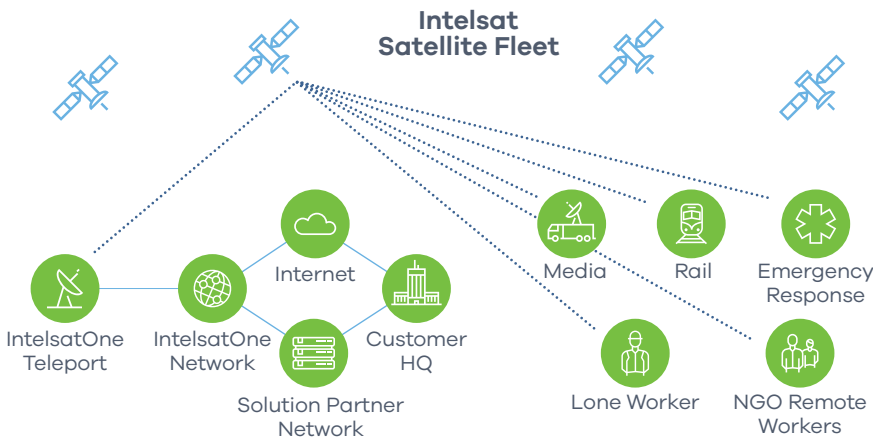

Never lose touch or visibility of your operations with FlexMove

For the first time, easy-to-deploy, affordable HTS connectivity is at your fingertips.

Quickly scale your business to meet your customer's growing needs

Enable customers to unlock mission-critical applications with appropriate bandwidth

Fuel customer loyalty by delivering differentiated solutions