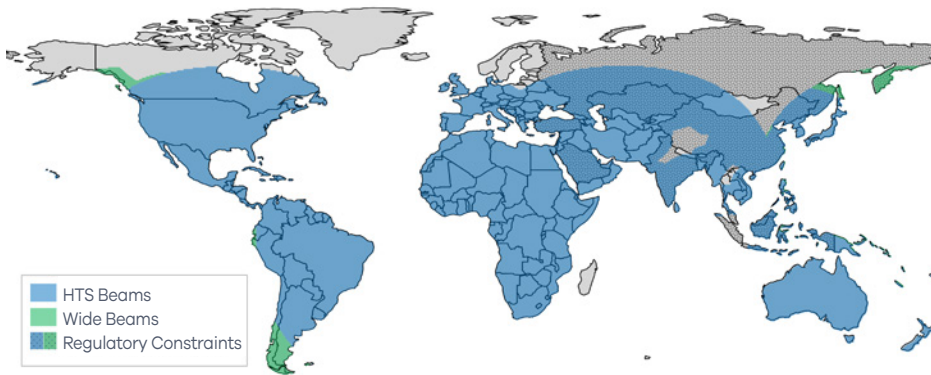

Connected Mobility Coverage (COTM)