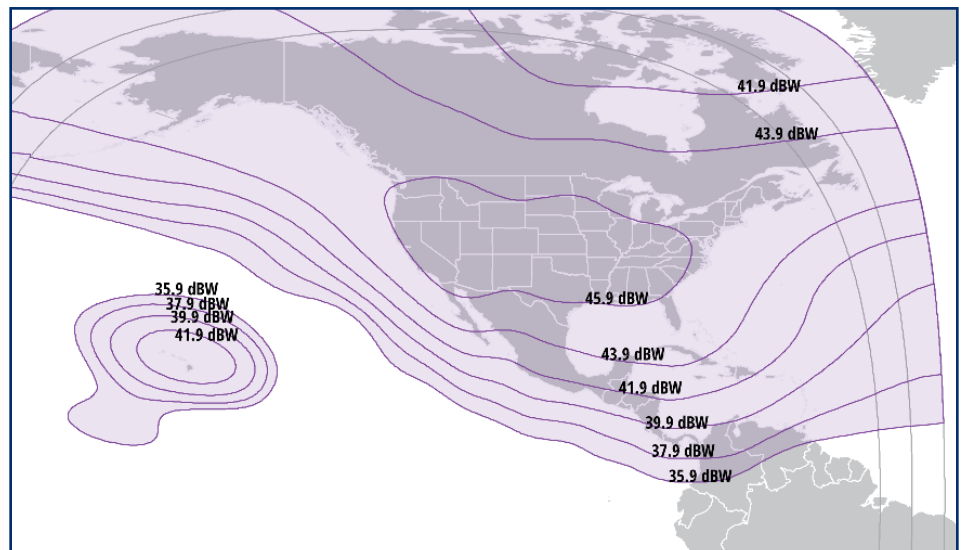

# Powering Occasional Use Services in Mexico

Whether transmitting breaking or scheduled news events or providing comprehensive live coverage, Intelsat has your occasional use needs in Mexico covered with Galaxy 31 (G-31). Located at 121W, G-31 provides media customers with excellent coverage across all major cities in Mexico, enabling high-performance media services.

## C-band Key Parameters

**Configurable OU Capacity:**

- » 8.5 x 36 MHz transponders

**Polarization:**

- » Linear – Horizontal or Vertical

**Downlink Frequency:**

- » 4000 to 4200 MHz

**Typical Edge of Coverage e.i.r.p.:**

- » > 36.9 dBW

**Uplink Frequency:**

- » 5925 to 6425 MHz

**Beam Peak G/T:**

- » Up to 5.1 dB/K

## Excellent coverage across all major cities in Mexico:

City	Elevation Angle
Aguascalientes	56.8
Campeche	48.4
Chetumal	47.0
Chihuahua	52.8
Chilpancingo (de los Bravos)	57.9
Ciudad Victoria	52.9
Colima	60.0
Cuernavaca	56.7
Culiacán	57.2
Guadalajara	58.5
Guanajuato	56.7
Hermosillo	54.3
La Paz	59.3
Mérida	46.9
Mexicali	51.5
Ciudad de México	56.3
Monterrey	52.2
Morelia	57.7
Oaxaca (de Juárez)	55.8
Pachuca (de Soto)	55.4
Puebla (de Zaragoza)	55.7
Querétaro	56.4
Saltillo	52.8
San Luis Potosí	55.6
Tepic	58.9
Tlaxcala (de Xicoténcatl)	55.6
Toluca (de Lerdo)	56.8
Tuxtla Gutiérrez	52.6
Victoria de Durango > Durango	56.4
Villahermosa	51.7
Zacatecas	56.2