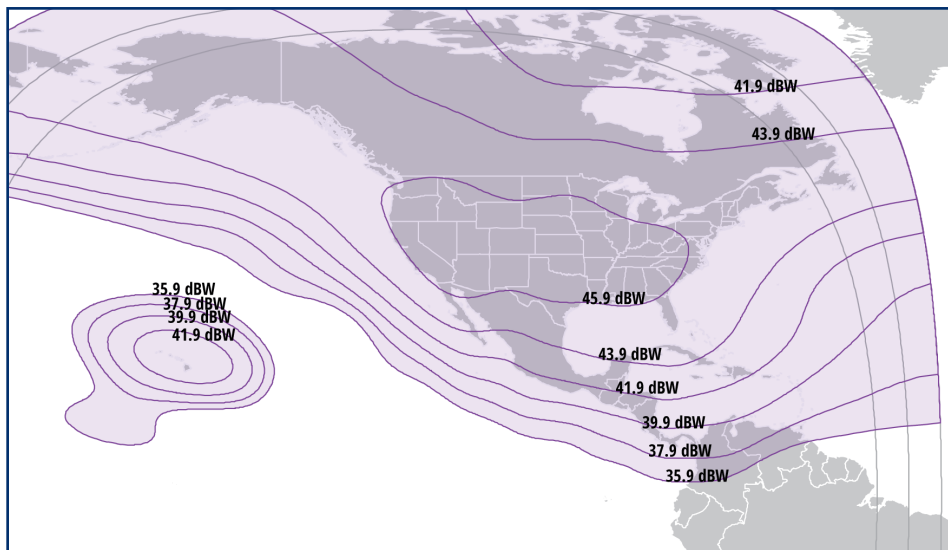

Powering Occasional Use Services in Mexico

Whether transmitting breaking or scheduled news events or providing comprehensive live coverage, Intelsat has your occasional use needs in Mexico covered with Galaxy 31 (G-31). Located at 121W, G-31 provides media customers with excellent coverage across all major cities in Mexico, enabling high-performance media services.

C-band Key Parameters

Configurable OU Capacity:

- » 8.5 x 36 MHz transponders

Polarization:

- » Linear – Horizontal or Vertical

Downlink Frequency:

- » 4000 to 4200 MHz

Typical Edge of Coverage e.i.r.p.:

- » > 36.9 dBW

Uplink Frequency:

- » 5925 to 6425 MHz

Beam Peak G/T:

- » Up to 5.1 dB/K

Excellent coverage across all major cities in Mexico:

City	Elevation Angle
Aguascalientes	56.8
Campeche	48.4
Chetumal	47.0
Chihuahua	52.8
Chilpancingo (de los Bravos)	57.9
Ciudad Victoria	52.9
Colima	60.0
Cuernavaca	56.7
Culiacán	57.2
Guadalajara	58.5
Guanajuato	56.7
Hermosillo	54.3
La Paz	59.3
Mérida	46.9
Mexicali	51.5
Ciudad de México	56.3
Monterrey	52.2
Morelia	57.7
Oaxaca (de Juárez)	55.8
Pachuca (de Soto)	55.4
Puebla (de Zaragoza)	55.7
Querétaro	56.4
Saltillo	52.8
San Luis Potosí	55.6
Tepic	58.9
Tlaxcala (de Xicoténcatl)	55.6
Toluca (de Lerdo)	56.8
Tuxtla Gutiérrez	52.6
Victoria de Durango > Durango	56.4
Villahermosa	51.7
Zacatecas	56.2