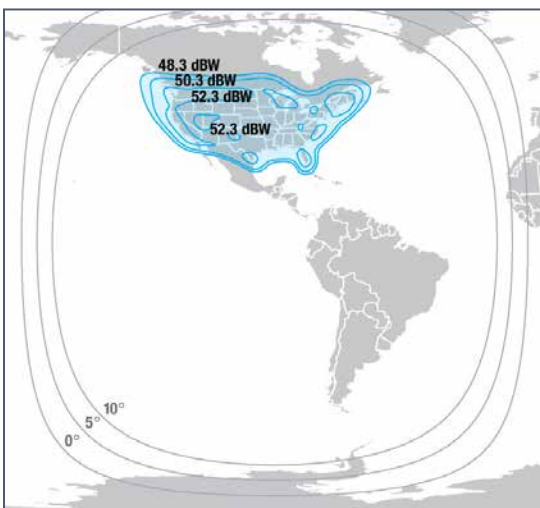

Ku-band North America Beam

Ku-band Key Parameters

Configurable Capacity:
1 (in equivalent 36 MHz units)

Polarization: Linear – Horiz. or Vertical

Downlink Frequency:
11.455 to 11.495 GHz

Typical Edge of Coverage e.i.r.p.:
> 51.0 dBW

Uplink Frequency:
13.805 to 13.845 GHz

Beam Peak G/T:
Up to 72 dB/K

Payload performance values are preliminary and may change. Map shown for illustrative purpose and may change.