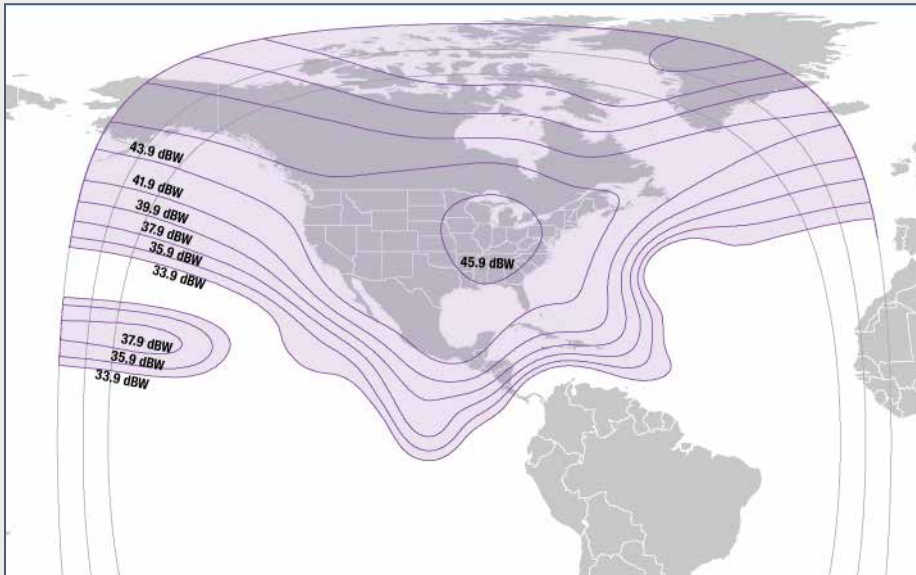

# Galaxy 32 at 91°W

Geosynchronous communications satellite in Intelsat's North America Galaxy Fleet, the most efficient media distribution system in North America.

Galaxy 32 (G-32) is the fifth satellite in Intelsat's comprehensive Galaxy fleet refresh, a new generation of technology that will provide Intelsat Media customers in North America with high-performance media distribution capabilities and unmatched penetration of cable headends. With full C-band capabilities, G-32 is critical to Intelsat's U.S. C-band clearing strategy.

## C-band North America