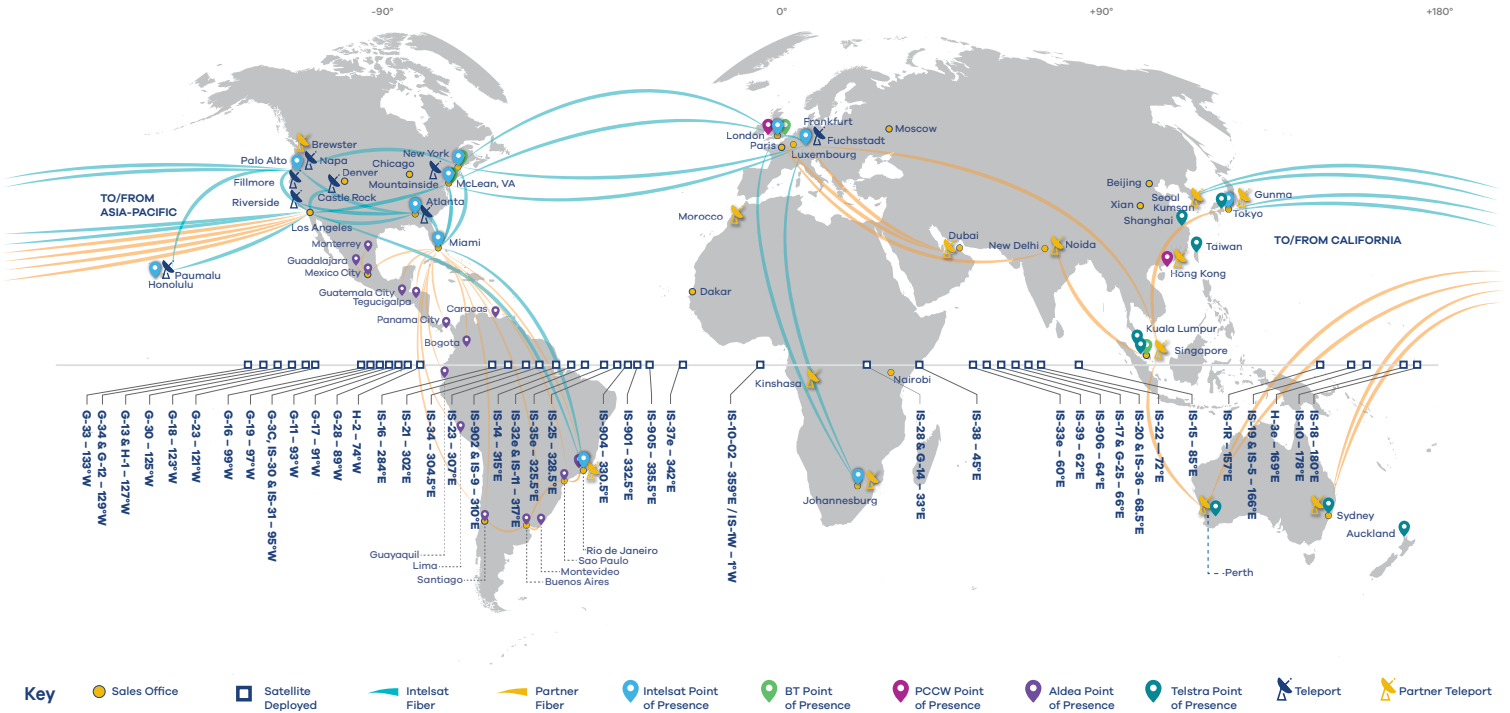

# Galaxy 32 at 91°W

Geosynchronous communications satellite in Intelsat's North America Galaxy Fleet, the most efficient media distribution system in North America.

Galaxy 32 (G-32) is the fifth satellite in Intelsat's comprehensive Galaxy fleet refresh, a new generation of technology that will provide Intelsat Media customers in North America with high-performance media distribution capabilities and unmatched penetration of cable headends. With full C-band capabilities, G-32 is critical to Intelsat's U.S. C-band clearing strategy.

## Ku-band North America Beam

### Ku-band Key Parameters

Configurable Capacity:  
1 (in equivalent 36 MHz units)

Polarization: Linear – Horiz. or Vertical

Downlink Frequency:  
11.455 to 11.495 GHz

Typical Edge of Coverage e.i.r.p.:  
> 51.0 dBW

# Intelsat Global Network