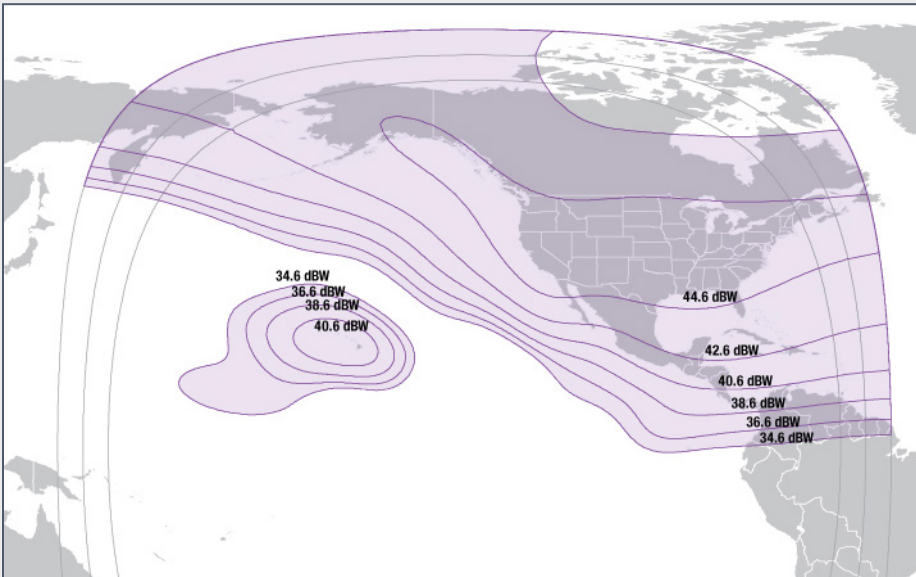

Galaxy 33 at 133°W

Geosynchronous communications satellite in Intelsat's North America Galaxy Fleet, the most efficient media distribution system in North America.

Galaxy 33 (G-33) is the second satellite in the Intelsat Galaxy fleet refresh plan, a new generation of technology that will provide Intelsat Media customers in North America with high-performance media distribution capabilities and unmatched penetration of cable headends. With full C-band capabilities in addition to steerable Ka-band and Ku-band beams, G-33 is critical to Intelsat's U.S. C-band clearing strategy.

C-band North America

C-band Key Parameters

Configurable Capacity:
24 (in equivalent 36 MHz units)

Polarization: Linear – Horiz. or Vertical

Downlink Frequency:
3700 to 4200 MHz

Typical Edge of Coverage e.i.r.p.:
> 36.4 dBW