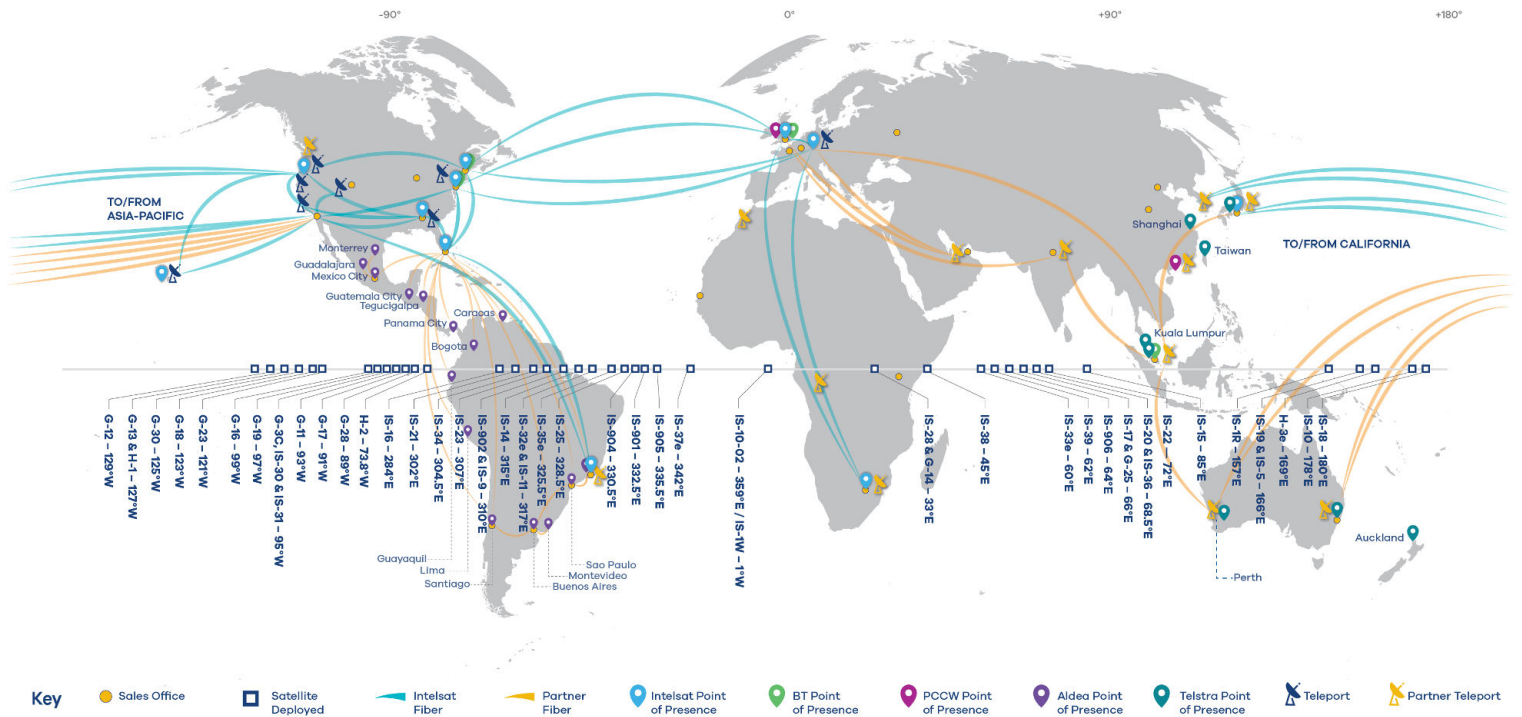

Galaxy 33 at 133°W

Geosynchronous communications satellite in Intelsat's North America Galaxy Fleet, the most efficient media distribution system in North America.

Galaxy 33 (G-33) is the second satellite in the Intelsat Galaxy fleet refresh plan, a new generation of technology that will provide Intelsat Media customers in North America with high-performance media distribution capabilities and unmatched penetration of cable headends. With full C-band capabilities in addition to steerable Ka-band and Ku-band beams, G-33 is critical to Intelsat's U.S. C-band clearing strategy.

Polarization: Circular – Right or Left Hand

Downlink Frequency:
17.70 to 20.20 GHz

Typical Edge of Coverage e.i.r.p.:
> 54.4 dBW

Uplink Frequency:
27.50 to 30.00 GHz

Beam Peak G/T:
Up to 16.4 dB/K

Payload performance values are preliminary and may change. Map shown for illustrative purpose and may change.

Intelsat Global Network

About Intelsat

As the foundational architects of satellite technology, Intelsat operates the world's most trusted satellite telecom network. We apply our unparalleled expertise and global scale to connect people, businesses, governments and communities, no matter how difficult the challenge. Intelsat is building the future of global communications with the world's first hybrid, multi-orbit, software-defined 5G network designed for simple, seamless, and secure coverage precisely when and where our customers most need it.