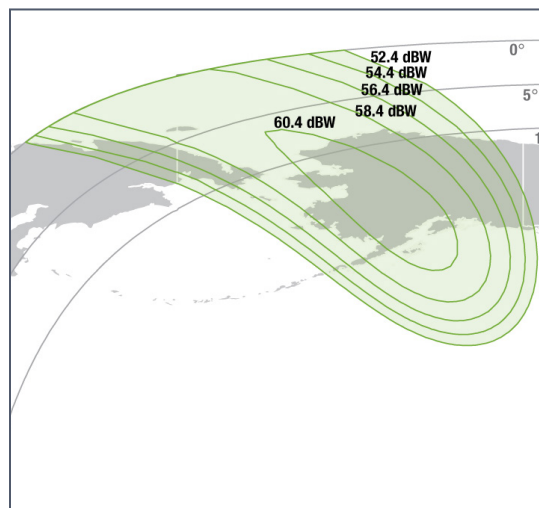

Galaxy 33 at 133°W

Geosynchronous communications satellite in Intelsat's North America Galaxy Fleet, the most efficient media distribution system in North America.

Galaxy 33 (G-33) is the second satellite in the Intelsat Galaxy fleet refresh plan, a new generation of technology that will provide Intelsat Media customers in North America with high-performance media distribution capabilities and unmatched penetration of cable headends. With full C-band capabilities in addition to steerable Ka-band and Ku-band beams, G-33 is critical to Intelsat's U.S. C-band clearing strategy.

C-band North America

C-band Key Parameters

Configurable Capacity:
24 (in equivalent 36 MHz units)

Polarization: Linear – Horiz. or Vertical

Downlink Frequency:
3700 to 4200 MHz

Typical Edge of Coverage e.i.r.p.:
> 36.4 dBW

Uplink Frequency:
5925 to 6425 MHz

Beam Peak G/T:
Up to 3.3 dB/K

Ku-band North America Beam

Ka-band Beam

Ku-band Key Parameters

Configurable Capacity:
375 (in equivalent 36 MHz units)

Polarization: Linear – Horiz. or Vertical