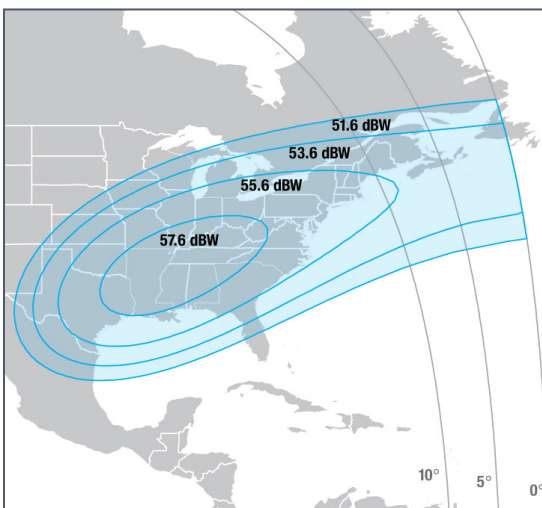

Ku-band North America Beam