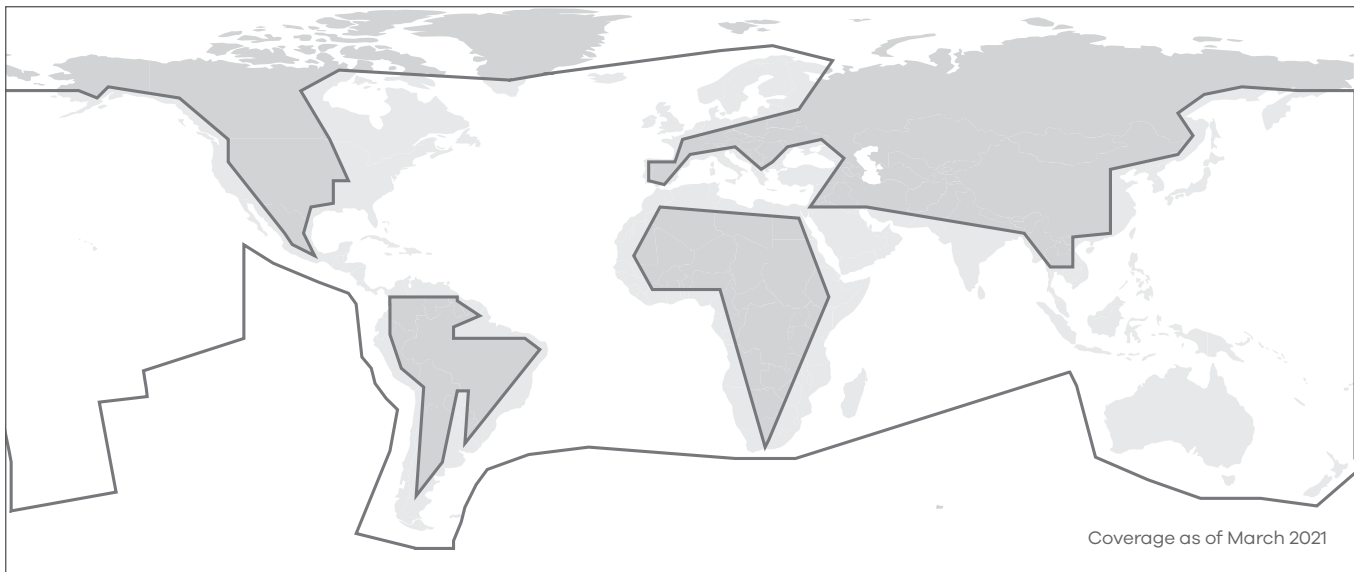

FlexMaritime 45cm Coverage

Offered Exclusively Through Our Solutions Partners

Offered through our carefully selected solutions partners, FlexMaritime can be seamlessly integrated with their innovative value-added services and world-class support to create the perfect solution for their customers.

Qualified FlexMaritime 45cm Antennas

Maritime solutions providers can purchase Intelsat-qualified 45cm terminals directly from KNS or Intellian, or from their distribution partners.

SPECIFICATIONS

Intellian v45C

ANTENNA APERTURE: 45cm (18")

WEIGHT: 23 kg / 50.7 lbs

BUC: 6W

ACU MODEL: Intellian (Integrated) or iQ200 modem integrated ACU

MODEM: x7, iQ200

PLATFORM: 4-Axis

ELEVATION ANGLE: -5° to +115°

KNS SuperTrack C4

ANTENNA APERTURE: 45cm (18")

WEIGHT: 27 kg / 59.5 lbs

BUC: 6W

ACU MODEL: Standard ACU or iQ200 modem integrated ACU

MODEM: x7, iQ200

PLATFORM: 4-Axis

ELEVATION ANGLE: +10° to +115°

To learn more about Intelsat FlexMaritime, visit [Intelsat.com/flexmaritime](https://intelsat.com/flexmaritime) or contact your local sales representative.

Africa

+27 11-535-4700

sales.africa@intelsat.com

Asia-Pacific

+65 6572-5450

sales.asiapacific@intelsat.com

Europe

+44 20-3036-6700

sales.europe@intelsat.com

Latin America & Caribbean

+1 305-445-5536

sales.lac@intelsat.com

Middle East & North Africa

+971 4-390-1515

sales.mena@intelsat.com

North America

+1 703-559-6800

sales.na@intelsat.com