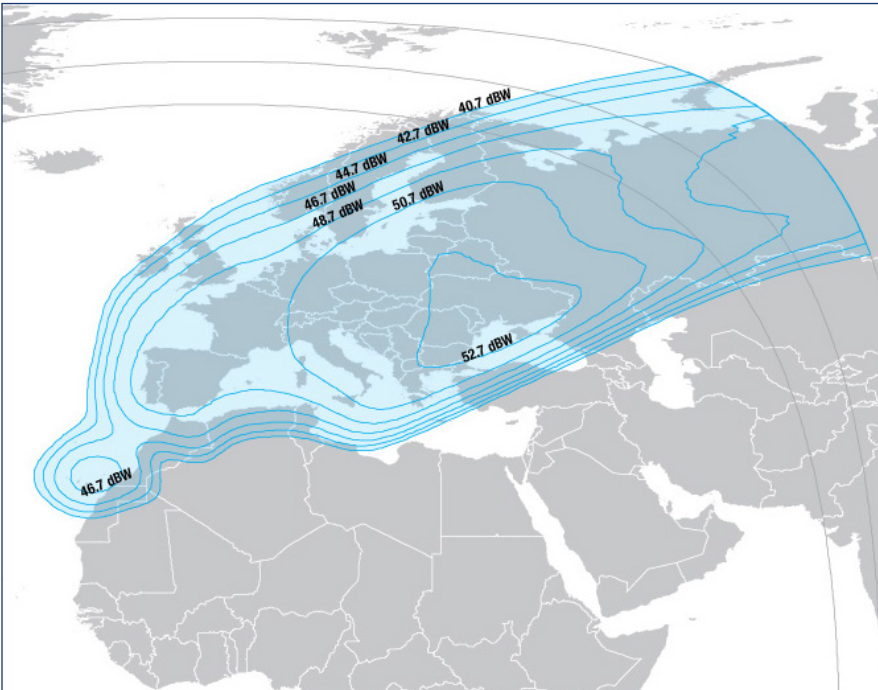

Intelsat 1W at 1°West Ku-band Coverage

Channels Carried		Major languages supported include:	
	Entertainment AMC HBO Film Europe Paramount	• Czech • Hungarian • Slovak • French	
			Kids Education, Culture Cartoon Network Disney Fashion TV Animal Planet
	News and Sports CNN BBC World Sky News Al Jazeera		

About Intelsat

As the foundational architects of satellite technology, Intelsat operates the largest, most advanced satellite fleet and connectivity infrastructure in the world. We apply our unparalleled expertise and global scale to reliably and seamlessly connect people, devices and networks in even the most challenging and remote locations. Transformation happens when businesses, governments and communities build a ubiquitous connected future through Intelsat's next-generation global network and simplified managed services.

At Intelsat, we turn possibilities into reality. Imagine Here, with us, at Intelsat.com.

Contact Sales

Africa

+27 11-535-4700
sales.africa@intelsat.com

Asia-Pacific

+65 6572-5450
sales.asiapacific@intelsat.com

Europe

+44 20-3036-6700
sales.europe@intelsat.com

Latin America & Caribbean

+1 305-445-5536
sales.lac@intelsat.com

Middle East & North Africa

+971 4-390-1515
sales.mena@intelsat.com

North America

+1 703-559-6800
sales.na@intelsat.com

www.intelsat.com