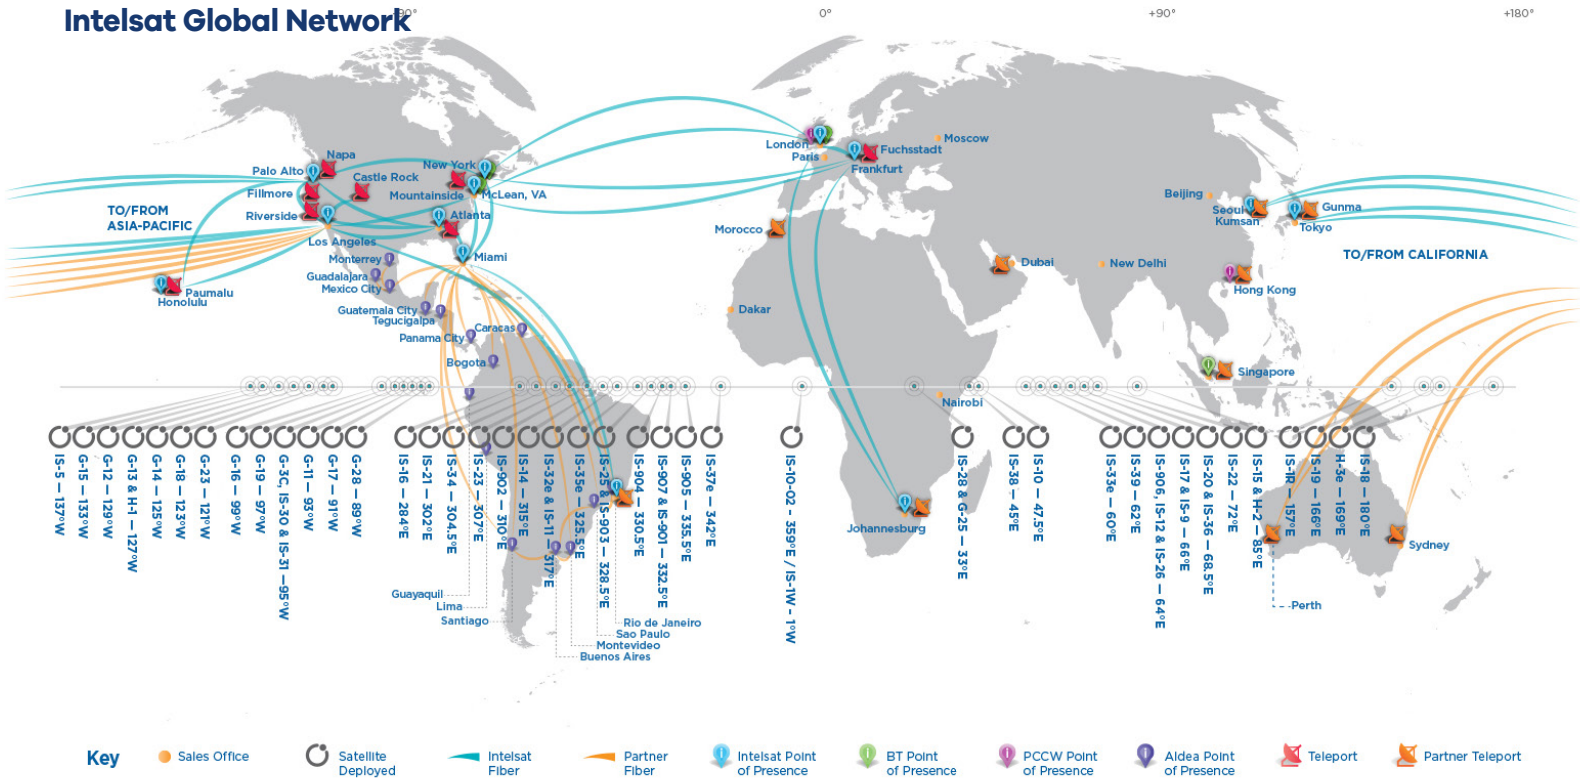

Intelsat 901 at 332.5°E

Providing Ku-band spot beam coverage for Europe and Latin America, and C-band coverage for the Atlantic Ocean region, with a new lease on life powered by MEV-1.

Intelsat was part of another historic first when the Intelsat 901 satellite docked with Northrop Grumman's first Mission Extension Vehicle (MEV-1). The in-space maneuver was the first time two commercial satellites docked, and the first time that mission extension services were offered, to a satellite in geosynchronous orbit. As a result of this historic-first mission, we've extended the life of IS-901 – an otherwise healthy satellite that was running low on fuel – for another five years. Intelsat is proud to play a critical role in accelerating space-servicing innovations, which will drive even greater efficiencies in the commercial space industry and help to significantly reduce space debris.

Ku-band Spot 1

Ku-band Spot 2

Ku-band Key Parameters

- Configurable Capacity: 24 (in equivalent 36 MHz units)
- Polarization: Linear – Horizontal or Vertical
- Downlink Frequency: 10.95 to 11.70 GHz
- Typical Edge of Coverage e.i.r.p.: > 47.0 dBW
- Uplink Frequency: 14.00 to 14.50 GHz
- Beam Peak G/T:
 - Spot 1: Up to 8.6 dB/K
 - Spot 2: Up to 9.0 dB/K

Intelsat Global Network

About Intelsat

As the foundational architects of satellite technology, Intelsat operates the largest, most advanced satellite fleet and connectivity infrastructure in the world. We apply our unparalleled expertise and global scale to reliably and seamlessly connect people, devices and networks in even the most challenging and remote locations. Transformation happens when businesses, governments and communities build a ubiquitous connected future through Intelsat's next-generation global network and simplified managed services.