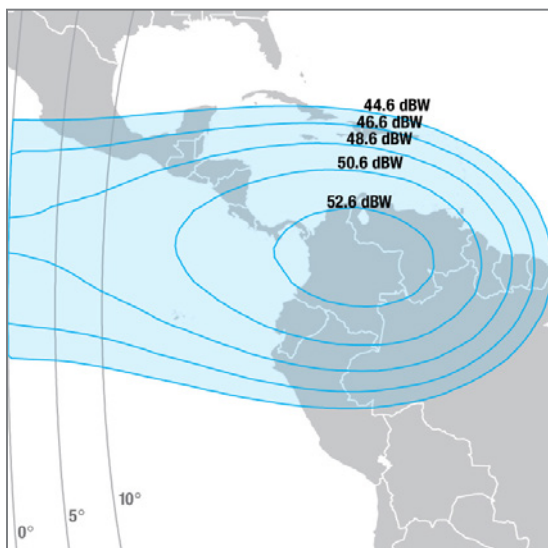

Intelsat 901 at 332.5°E

Providing Ku-band spot beam coverage for Europe and Latin America, and C-band coverage for the Atlantic Ocean region, with a new lease on life powered by MEV-1.

Intelsat was part of another historic first when the Intelsat 901 satellite docked with Northrop Grumman's first Mission Extension Vehicle (MEV-1). The in-space maneuver was the first time two commercial satellites docked, and the first time that mission extension services were offered, to a satellite in geosynchronous orbit. As a result of this historic-first mission, we've extended the life of IS-901 – an otherwise healthy satellite that was running low on fuel – for another five years. Intelsat is proud to play a critical role in accelerating space-servicing innovations, which will drive even greater efficiencies in the commercial space industry and help to significantly reduce space debris.

C-band Hemi Beam

C-band Zone Beam

C-band Key Parameters

- Configurable Capacity: 72 (in equivalent 36 MHz units)
- Polarization: Circular – Right or Left Hand
- Downlink Frequency: 3625 to 4200 MHz
- Typical Edge of Coverage e.i.r.p.:
 - Global: > 31.0 dBW
 - Hemi/Zone: > 36.0 dBW
- Beam Peak G/T:
 - Global: Up to -6.3 dB/K
 - Hemi/Zone: Up to 5.9 dB/K

Ku-band Spot 1

Ku-band Spot 2

Ku-band Key Parameters

- Configurable Capacity: 24 (in equivalent 36 MHz units)
- Polarization: Linear – Horizontal or Vertical
- Downlink Frequency: 10.95 to 11.70 GHz
- Typical Edge of Coverage e.i.r.p.: > 47.0 dBW
- Uplink Frequency: 14.00 to 14.50 GHz
- Beam Peak G/T:
 - Spot 1: Up to 8.6 dB/K
 - Spot 2: Up to 9.0 dB/K