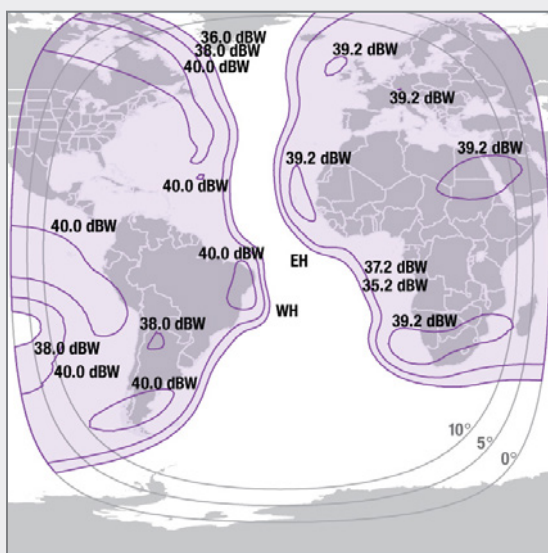

Intelsat 901 at 332.5°E

Providing Ku-band spot beam coverage for Europe and Latin America, and C-band coverage for the Atlantic Ocean region, with a new lease on life powered by MEV-1.

Intelsat was part of another historic first when the Intelsat 901 satellite docked with Northrop Grumman's first Mission Extension Vehicle (MEV-1). The in-space maneuver was the first time two commercial satellites docked, and the first time that mission extension services were offered, to a satellite in geosynchronous orbit. As a result of this historic-first mission, we've extended the life of IS-901 – an otherwise healthy satellite that was running low on fuel – for another five years. Intelsat is proud to play a critical role in accelerating space-servicing innovations, which will drive even greater efficiencies in the commercial space industry and help to significantly reduce space debris.

C-band Hemi Beam

C-band Zone Beam

C-band Key Parameters

- Configurable Capacity: 72 (in equivalent 36 MHz units)
- Polarization: Circular – Right or Left Hand
- Downlink Frequency: 3625 to 4200 MHz
- Typical Edge of Coverage e.i.r.p.:
 - Global: > 31.0 dBW
 - Hemi/Zone: > 36.0 dBW
- Beam Peak G/T:
 - Global: Up to -6.3 dB/K
 - Hemi/Zone: Up to 5.9 dB/K

Ku-band Spot 1

Ku-band Spot 2

Ku-band Key Parameters

- Configurable Capacity: 24 (in equivalent 36 MHz units)
- Polarization: Linear – Horizontal or Vertical
- Downlink Frequency: 10.95 to 11.70 GHz
- Typical Edge of Coverage e.i.r.p.: > 47.0 dBW
- Uplink Frequency: 14.00 to 14.50 GHz
- Beam Peak G/T:
 - Spot 1: Up to 8.6 dB/K
 - Spot 2: Up to 9.0 dB/K