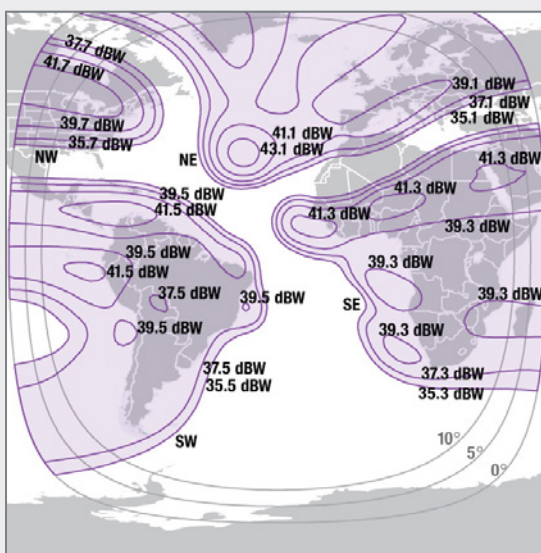

Intelsat 901 at 332.5°E

Providing Ku-band spot beam coverage for Europe and Latin America, and C-band coverage for the Atlantic Ocean region, with a new lease on life powered by MEV-1.

Intelsat was part of another historic first when the Intelsat 901 satellite docked with Northrop Grumman's first Mission Extension Vehicle (MEV-1). The in-space maneuver was the first time two commercial satellites docked, and the first time that mission extension services were offered, to a satellite in geosynchronous orbit. As a result of this historic-first mission, we've extended the life of IS-901 – an otherwise healthy satellite that was running low on fuel – for another five years. Intelsat is proud to play a critical role in accelerating space-servicing innovations, which will drive even greater efficiencies in the commercial space industry and help to significantly reduce space debris.

C-band Hemi Beam

C-band Zone Beam

C-band Key Parameters

- Configurable Capacity: 72 (in equivalent 36 MHz units)
- Polarization: Circular – Right or Left Hand
- Downlink Frequency: 3625 to 4200 MHz
- Typical Edge of Coverage e.i.r.p.:
 - Global: > 31.0 dBW
 - Hemi/Zone: > 36.0 dBW
- Beam Peak G/T:
 - Global: Up to -6.3 dB/K
 - Hemi/Zone: Up to 5.9 dB/K

Ku-band Spot 1

Ku-band Spot 2

Ku-band Key Parameters

- Configurable Capacity: 24 (in equivalent 36 MHz units)
- Polarization: Linear – Horizontal or Vertical
- Downlink Frequency: 10.95 to 11.70 GHz
- Typical Edge of Coverage e.i.r.p.: > 47.0 dBW
- Uplink Frequency: 14.00 to 14.50 GHz
- Beam Peak G/T:
 - Spot 1: Up to 8.6 dB/K
 - Spot 2: Up to 9.0 dB/K