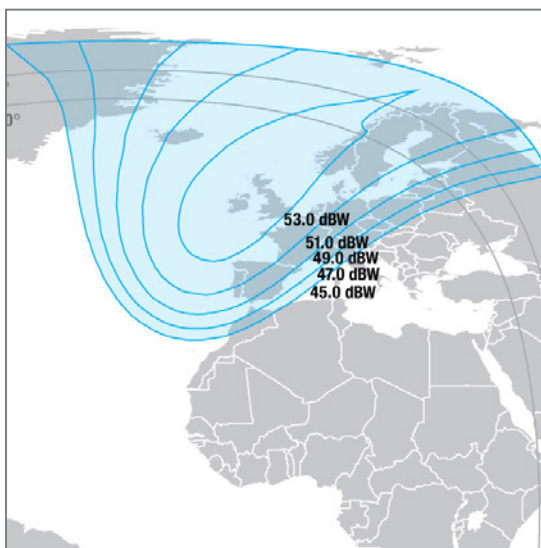

Intelsat 901 at 332.5°E

Providing Ku-band spot beam coverage for Europe and Latin America, and C-band coverage for the Atlantic Ocean region, with a new lease on life powered by MEV-1.

Intelsat was part of another historic first when the Intelsat 901 satellite docked with Northrop Grumman's first Mission Extension Vehicle (MEV-1). The in-space maneuver was the first time two commercial satellites docked, and the first time that mission extension services were offered, to a satellite in geosynchronous orbit. As a result of this historic-first mission, we've extended the life of IS-901 – an otherwise healthy satellite that was running low on fuel – for another five years. Intelsat is proud to play a critical role in accelerating space-servicing innovations, which will drive even greater efficiencies in the commercial space industry and help to significantly reduce space debris.

C-band Hemi Beam

C-band Zone Beam

C-band Key Parameters

- Configurable Capacity: 72 (in equivalent 36 MHz units)
- Polarization: Circular – Right or Left Hand
- Downlink Frequency: 3625 to 4200 MHz
- Typical Edge of Coverage e.i.r.p.:
 - Global: > 31.0 dBW
 - Hemi/Zone: > 36.0 dBW
- Beam Peak G/T:
 - Global: Up to -6.3 dB/K
 - Hemi/Zone: Up to 5.9 dB/K

Ku-band Spot 1

Ku-band Spot 2

Ku-band Key Parameters

- Configurable Capacity: 24 (in equivalent 36 MHz units)
- Polarization: Linear – Horizontal or Vertical
- Downlink Frequency: 10.95 to 11.70 GHz
- Typical Edge of Coverage e.i.r.p.: > 47.0 dBW
- Uplink Frequency: 14.00 to 14.50 GHz
- Beam Peak G/T:
 - Spot 1: Up to 8.6 dB/K
 - Spot 2: Up to 9.0 dB/K