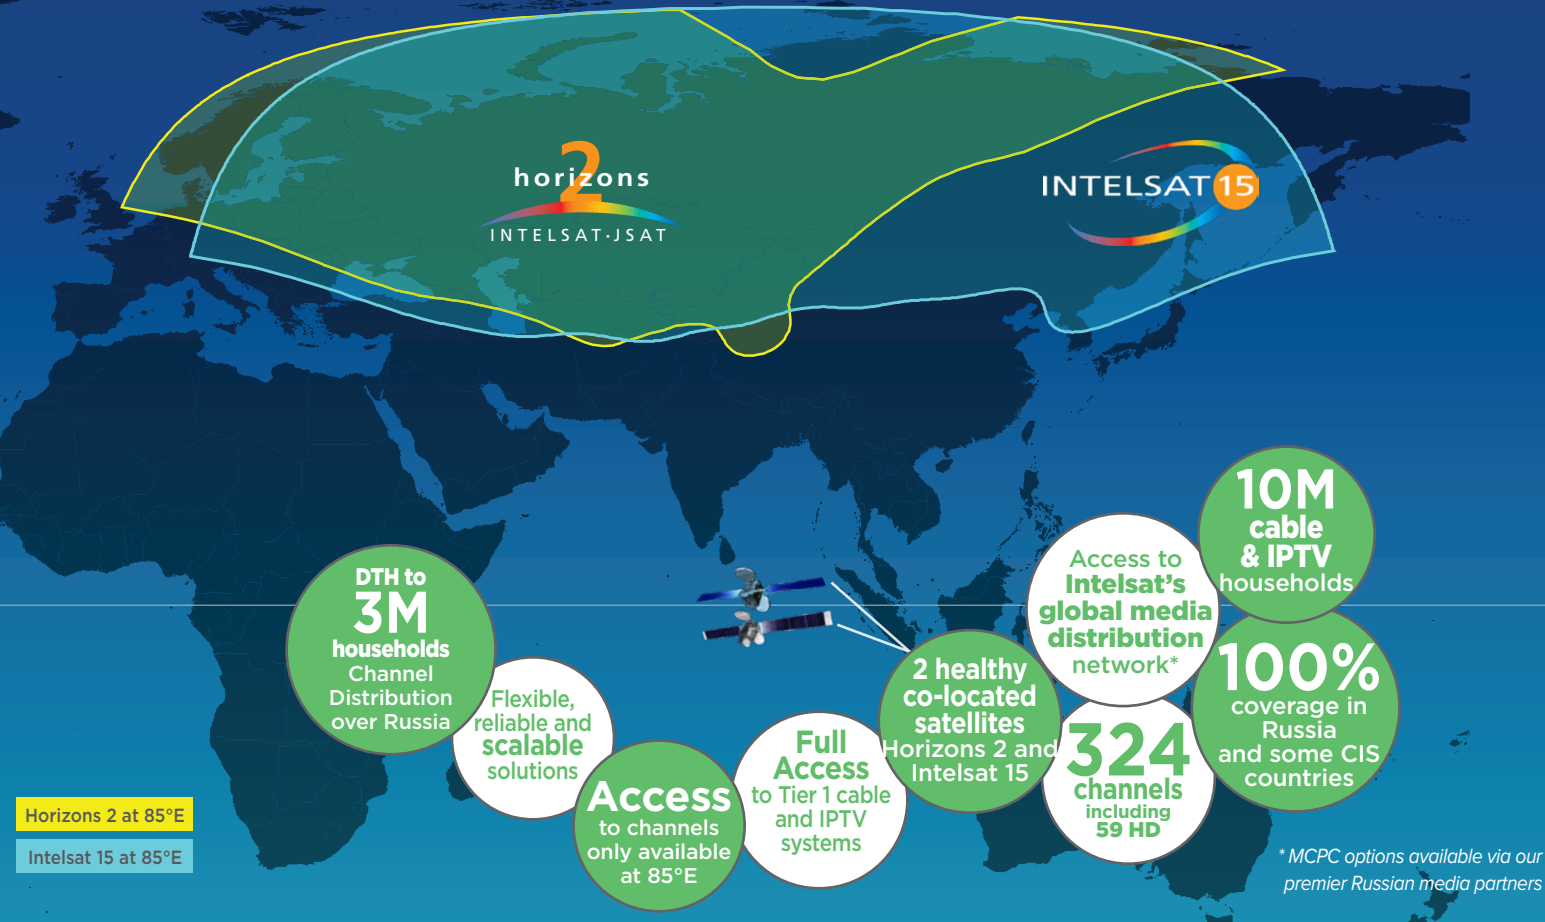

85°E – The Location of Choice for Distribution over Russia and CIS

Channel Distribution

Carrying 324 channels, including 59 HD channels, Intelsat provides access to the real-time cable and IPTV distribution feeds of the “must-have” channels in Russia. Located at 85°E, these channels include:

- **Russia's Most Popular Domestic Channels** – STS, Domashniy, KHL TV HD, Rossiya HD and NTV
- **Top International Channels** – Animal Planet, Discovery, Extreme Sports Channel, Outdoor Channel International, Paramount (Viacom), Sony Channel Russia, TLC Russia, TNT, Travel Channel HD Europe, and Zee TV Russia

Premier Local Partners

Through our Russian broadcast- and uplink-licensed partners, we can help you access a full suite of end-to-end media distribution services. These include national coverage, localization, ad insertion services and video on demand capabilities. Together with our partners, we are committed to maintaining and growing 85°E as the Russian hot spot for broadcast media.

Contact Sales

Africa

+27 11-535-4700
sales.africa@intelsat.com

Asia-Pacific

+65 6572-5450
sales.asiapacific@intelsat.com

Europe

+44 20-3036-6700
sales.europe@intelsat.com

Latin America & Caribbean

+1 305-445-5536
sales.lac@intelsat.com

Middle East & North Africa

+971 4-390-1515
sales.mena@intelsat.com

North America

+1 703-559-6800
sales.na@intelsat.com

www.intelsat.com