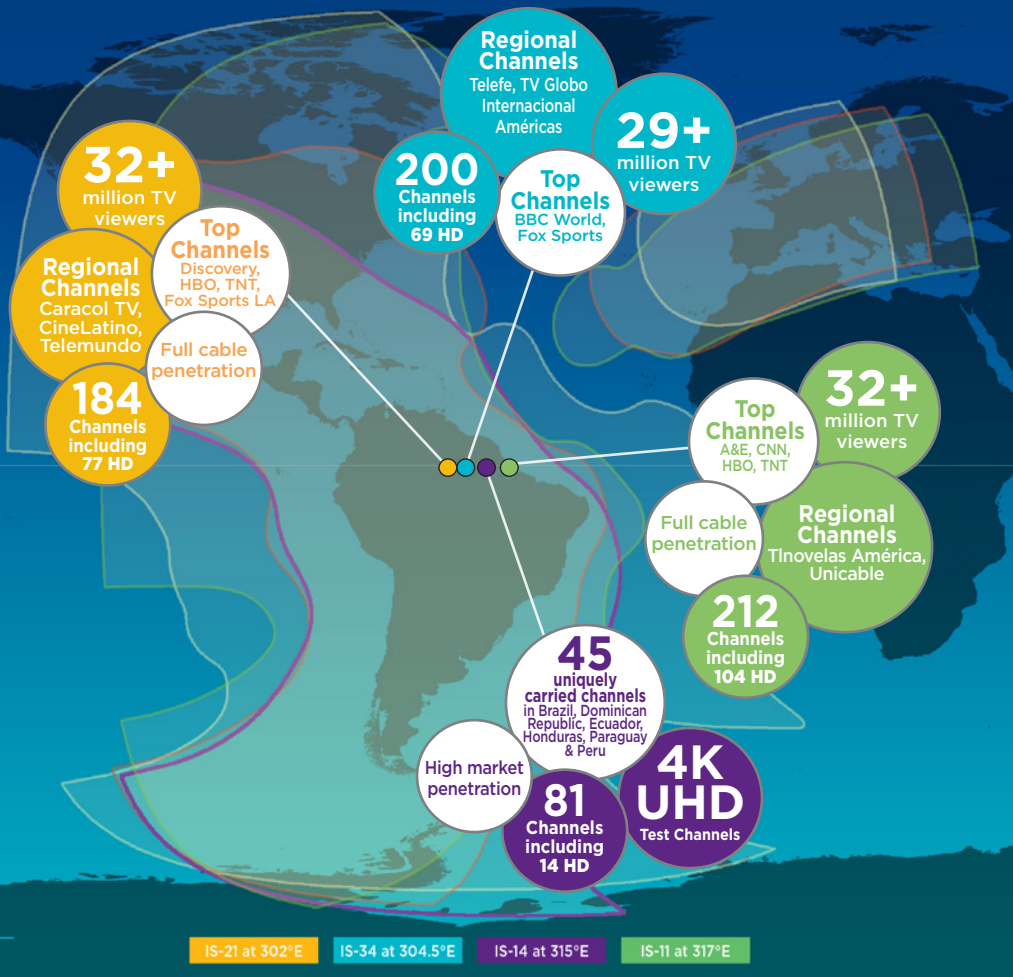

**In Latin America, Intelsat offers the premier cable distribution neighborhoods with four high-performance, fully penetrated satellites carrying the biggest programming names from around the globe.**

- Seamlessly integrated with IntelsatOne®, our terrestrial network that incorporates IP/MPLS fiber, teleports and points of presence
- MCPC platforms allow programmers to cost-effectively launch new channels quickly, making it the best commercial option to expand your audience
- Distribute more channels to cable subscribers in Latin America than any other satellite operator
- Intelsat neighborhoods deliver 77 of the top 100 most-watched channels
- Popular programmers such as Discovery, Disney, ESPN, Fox, HBO, NBC Universal, Turner, and Viacom rely on our video neighborhoods for maximum audience penetration

### Benefits At-A-Glance

- Offers growth for premier pan-regional program distribution
- DVB-S2 MCPC platform offers managed video distribution service for quick and cost-effective channel launches
- 40+ channels uniquely distributed and fully penetrated in Dominican Republic, Ecuador, Honduras, Paraguay, and Peru
- NASA 4K UHD feed
- 100% coverage in Latin America with connectivity to Europe, Africa and Asia
- The IS-14 is now part of a unique four-satellite neighborhood, which provides unsurpassed coverage, flexibility, resilience, and scalability

Latin America's premier cable distribution neighborhood with four high-performance, fully penetrated satellites carrying the biggest programming names from around the globe.