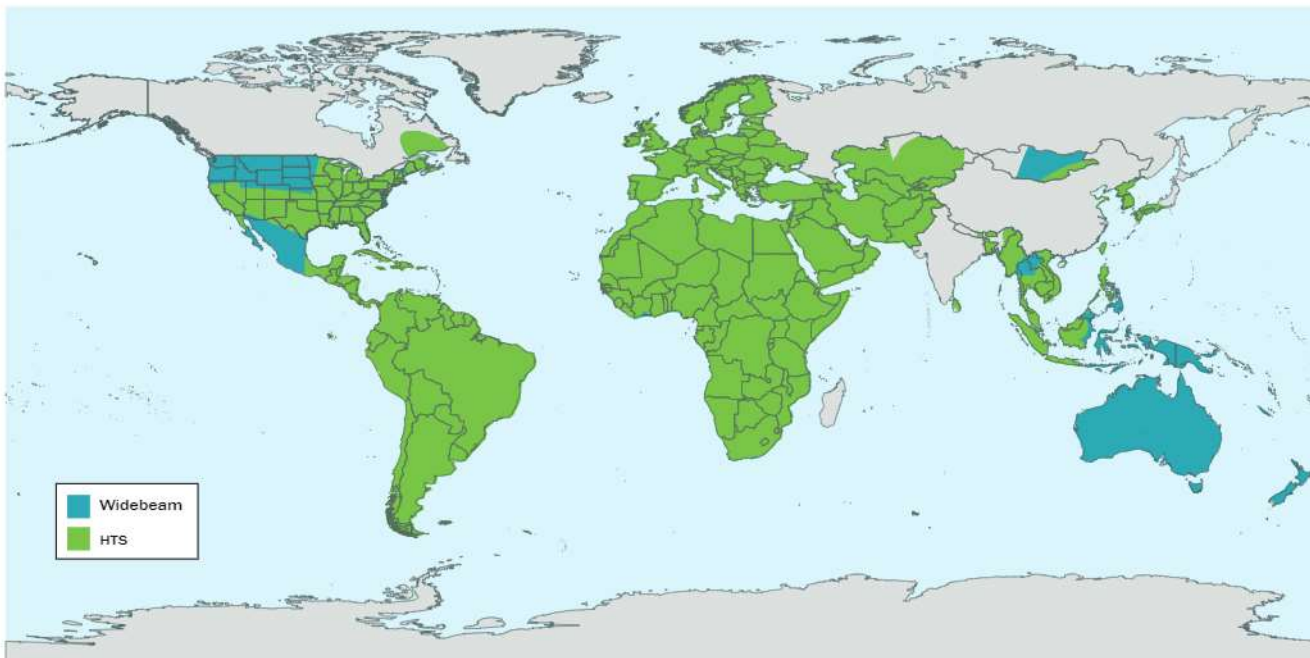

SATCUBE

- **Lightest terminal in its class**
- **Highly innovative compact design**
- **Designed to fit in a backpack for ease of transport**
- **User friendly GUI enables assisted setup in less than five minutes**

ANTENNA	
Size	18.5 x 11.8 (inches)
Acquisition	Assisted manual
Elevation	0° to +90°
RF PERFORMANCE	
	Ku-Band
Transmit (GHz)	13.75 to 14.5
Receive (GHz)	10.95 to 12.75
Polarization	Linear
EIRP (dBW)	46.0 dBW
G/T (dB/K)	9.0 dB/K
MODEM INTEGRATION	
iDirect IQ200	
INTERFACES	
Gigabit Ethernet	2 ports
Wi-Fi	IEEE 802.11 b/g
GPS	Internal; manual entry available
User Interface	Built-in color display; Web interface
POWER (with optional AC/DC supply)	
AC	100 – 240 VAC, 47 – 63 Hz, 150 W (With external AC to DC Adapter)
DC	10-32 VDC, 130 W
Battery (airline compliant)	3 hours transmit time (three batteries)
MECHANICAL	
Stowed Dimensions	18.5 x 11.8 x 2.2 (inches)
Terminal Weight	17.6 lbs
ENVIRONMENTAL	
Temperature	-20°C to +50°C
Dust/Water Resistance	IP65

Pay-AS-You-Go tplans are perfect for customers with sporadic usage

Monthly fixed data plans enable a predictable cost structure

Unlimited plans are designed for high usage requirements

Shared data plans enable up to five terminals to share a single subscription delivering greater flexibility of use