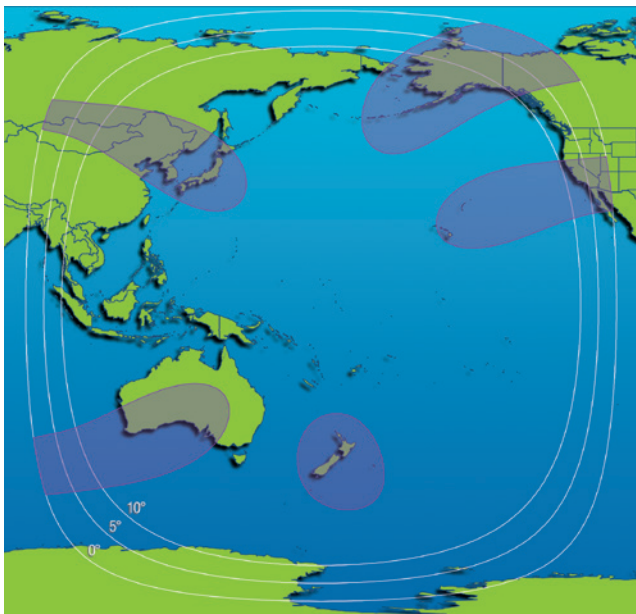

Horizons 3e at 169°E

Bringing the next level of high throughput services to Asia-Pacific and expanding coverage in the Pacific Ocean; Horizons 3e completes Intelsat Epic^{NG}'s global coverage

Horizons 3e builds upon the successful alliance between SKY Perfect JSAT and Intelsat, marking the fourth satellite to be owned jointly by Intelsat and JSAT. Manufactured by Boeing, the all-digital Horizons 3e payload represents a continued evolution of the award-winning Intelsat Epic^{NG} platform. It features full beam interconnectivity in C- and Ku-bands and also includes a multiport amplifier that optimizes power across the satellite, enabling a power adjustment of each spot beam to better meet a customer's throughput demands. This feature brings additional efficiency and flexibility to address regional and application requirements for broadband, mobility and government customers operating in Asia-Pacific and the Pacific Ocean region.

C-band Spot Beams

C-band Key Parameters

Configurable Capacity:
86 (in equivalent 36 MHz units)

Polarization:
Linear – Horizontal or Vertical
Circular – Right or Left Hand

Typical Coverage e.i.r.p. Range:
C-band Spot: 44.7 up to 51.0 dBW
Global: 33.4 up to 36.6 dBW

Typical Coverage e.i.r.p. Range:
Multi-Spot: 45.5 up to 64.5 dBW

Typical G/T Range:
Multi-Spot: -0.4 up to 19.9 dB/K

**This is a future spacecraft deployment. Maps shown are for illustrative purposes and may change. All payload performance values are preliminary.*