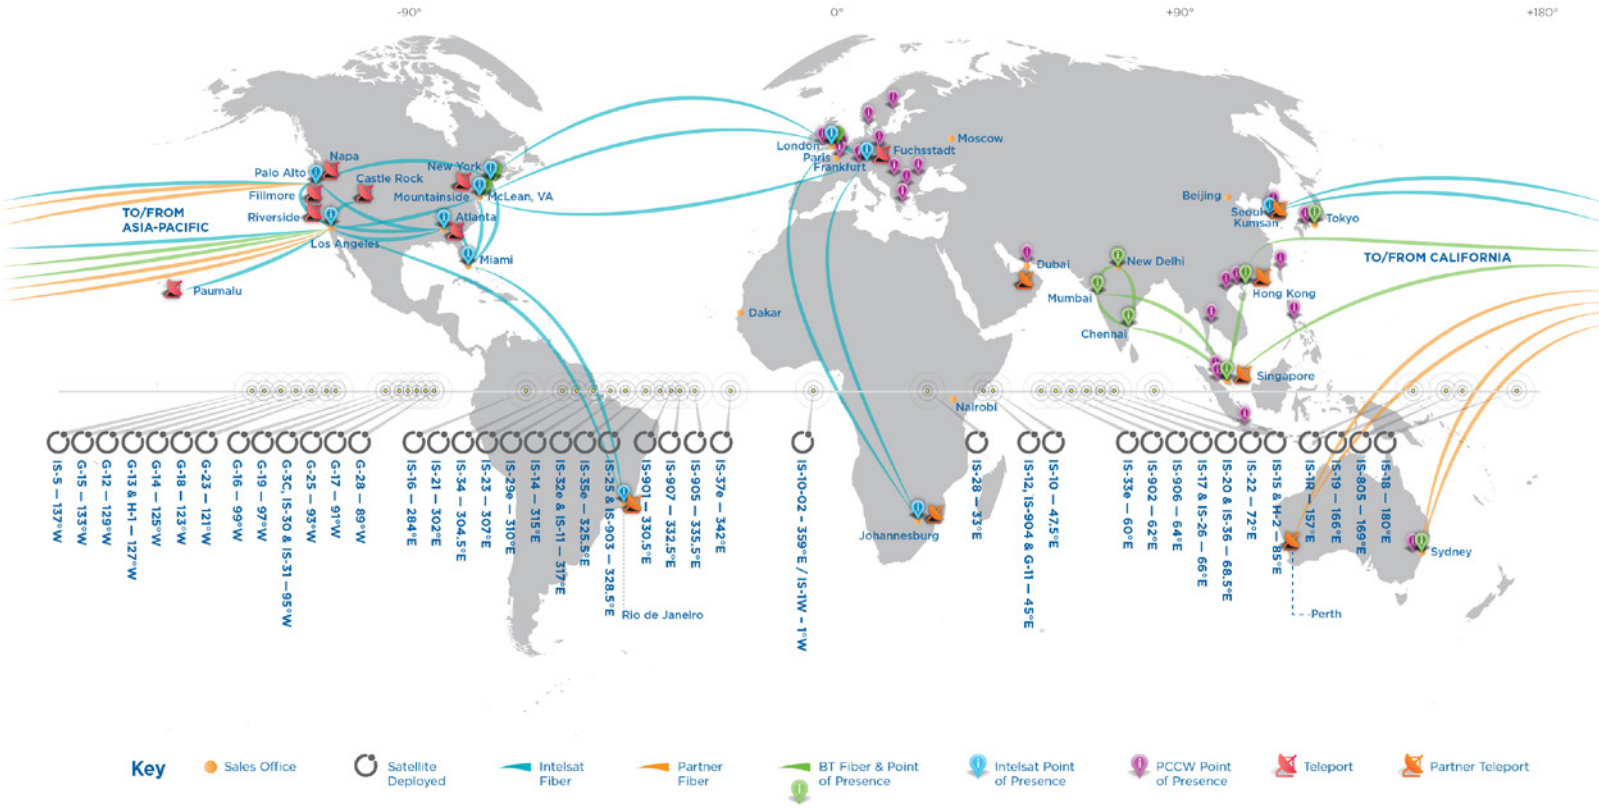

Horizons 3e at 169°E

Bringing the next level of high throughput services to Asia-Pacific and expanding coverage in the Pacific Ocean; Horizons 3e completes Intelsat Epic^{NG}'s global coverage

Horizons 3e builds upon the successful alliance between SKY Perfect JSAT and Intelsat, marking the fourth satellite to be owned jointly by Intelsat and JSAT. Manufactured by Boeing, the all-digital Horizons 3e payload represents a continued evolution of the award-winning Intelsat Epic^{NG} platform. It features full beam interconnectivity in C- and Ku-bands and also includes a multiport amplifier that optimizes power across the satellite, enabling a power adjustment of each spot beam to better meet a customer's throughput demands. This feature brings additional efficiency and flexibility to address regional and application requirements for broadband, mobility and government customers operating in Asia-Pacific and the Pacific Ocean region.

C-band Spot Beams

C-band Key Parameters

Configurable Capacity:
86 (in equivalent 36 MHz units)

Polarization:
Linear – Horizontal or Vertical
Circular – Right or Left Hand

Typical Coverage e.i.r.p. Range:
C-band Spot: 44.7 up to 51.0 dBW
Global: 33.4 up to 36.6 dBW

Typical Coverage e.i.r.p. Range:
Multi-Spot: 45.5 up to 64.5 dBW

Typical G/T Range:
Multi-Spot: -0.4 up to 19.9 dB/K

**This is a future spacecraft deployment. Maps shown are for illustrative purposes and may change. All payload performance values are preliminary.*

Intelsat Global Network

About Intelsat

Intelsat operates the world's first Globalized Network, delivering high-quality, cost-effective video and broadband services anywhere in the world. Intelsat's Globalized Network combines the world's largest satellite backbone with terrestrial infrastructure, managed services and an open, interoperable architecture to enable customers to drive revenue and reach through a new generation of network services.