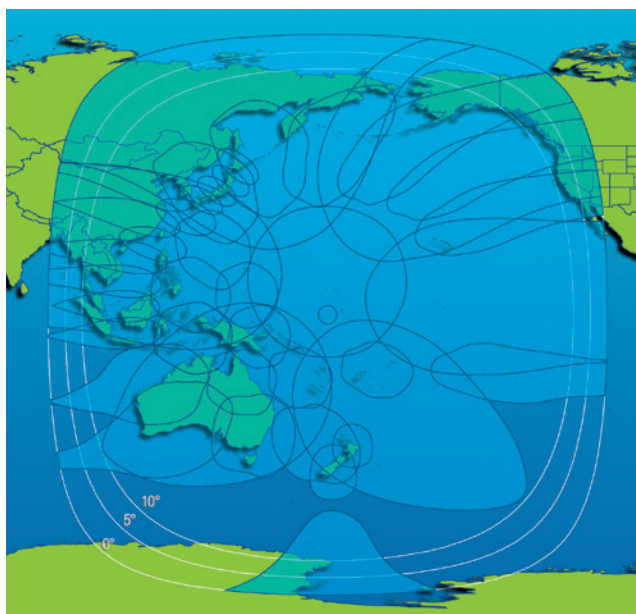

Ku-band Spot Beams

Ku-band Key Parameters

Configurable Capacity:
250 (in equivalent 36 MHz units)

Polarization:
Linear – Horizontal or Vertical

Typical Coverage e.i.r.p. Range:
Multi-Spot: 45.5 up to 64.5 dBW

Typical G/T Range:
Multi-Spot: -0.4 up to 19.9 dB/K

*This is a future spacecraft deployment. Maps shown are for illustrative purposes and may change. All payload performance values are preliminary.