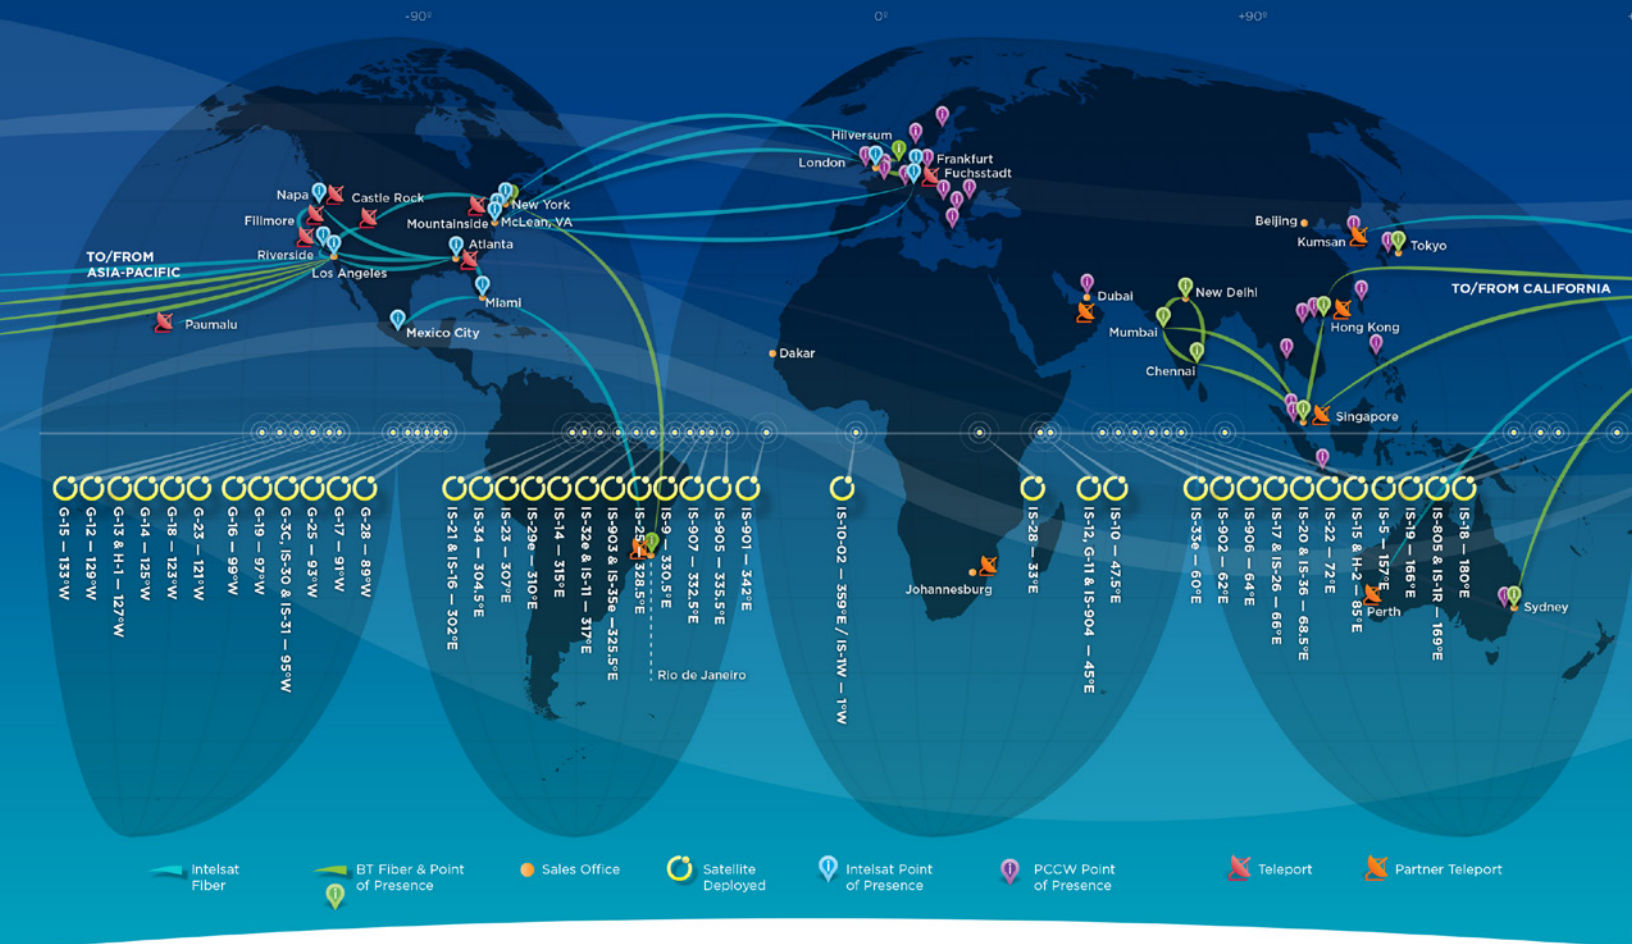

Experience the Next Level of High Throughput Services

The fifth of our Intelsat Epic^{NG} high throughput satellites, Intelsat 37e represents a significant evolution of our award-winning platform. Intelsat 37e features enhanced power sharing technology which enables assignment of power between shaped, fixed and steerable spot Ku-band and Ka-band beams. This allows us to optimize services to the requirements of in-demand applications, by region, delivering efficiency improvements for mobility and government customers in the Americas, Africa and Europe. Intelsat 37e is the first satellite to offer interconnectivity between three different bands. The next-generation satellite delivers high performance service in C-, Ku- and Ka-bands for use in wireless backhaul, enterprise VSAT and mobility networks.

IS-37e – Ku-band Multi-Spot, Algeria & Steerable

Ka-band Key Parameters

Configurable Capacity:
37 (in equivalent 36 MHz units)

Polarization:
Circular – Right or Left Hand

Typical Coverage e.i.r.p. Range:
55.5 up to 58.1 dBW

Beam Peak G/T Range:
8.3 up to 11.3 dB/K

Ku-band Key Parameters

Configurable Capacity:
275 (in equivalent 36 MHz units)

Polarization:
Linear – Horizontal or Vertical

Typical Edge of Coverage e.i.r.p.:

| | |
|----------|---------------------|
| Spots: | 48.1 up to 61.1 dBW |
| Algeria: | 51.5 up to 58.4 dBW |

Intelsat Global Network

About Intelsat

Intelsat operates the world's first Globalized Network, delivering high-quality, cost-effective video and broadband services anywhere in the world. Intelsat's Globalized Network combines the world's largest satellite backbone with terrestrial infrastructure, managed services and an open, interoperable architecture to enable customers to drive revenue and reach through a new generation of network services.