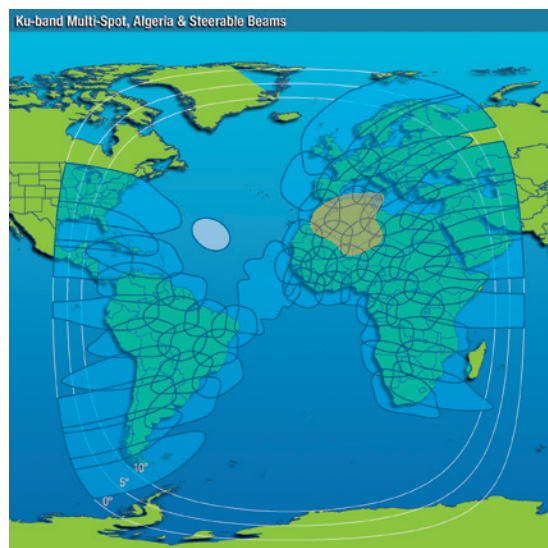

IS-37e – C-band

IS-37e – Ka-band

C-band Key Parameters

Configurable Capacity:
90 (in equivalent 36 MHz units)

Polarization:
Circular – Right or Left Hand

Typical Coverage e.i.r.p. Range:

| | |
|-----------------|---------------------|
| Spots: | 46.4 up to 52.2 dBW |
| Global: | 34.6 up to 38.1 dBW |
| Latin America: | 41.8 up to 46.3 dBW |
| Africa/Europe: | 38.1 up to 43.3 dBW |
| Central Africa: | 42.8 up to 47.6 dBW |

Typical G/T Range:

| | |
|-----------------|----------------------|
| Spots: | 2.0 up to 13.4 dB/K |
| Global: | -9.0 up to -5.9 dB/K |
| Latin America: | -2.7 up to 0.7 dB/K |
| Africa/Europe: | -5.6 up to -1.0 dB/K |
| Central Africa: | -2.2 up to 3.0 dB/K |

IS-37e – Ku-band Multi-Spot, Algeria & Steerable

Ka-band Key Parameters

Configurable Capacity:
37 (in equivalent 36 MHz units)

Polarization:
Circular – Right or Left Hand

Typical Coverage e.i.r.p. Range:
55.5 up to 58.1 dBW