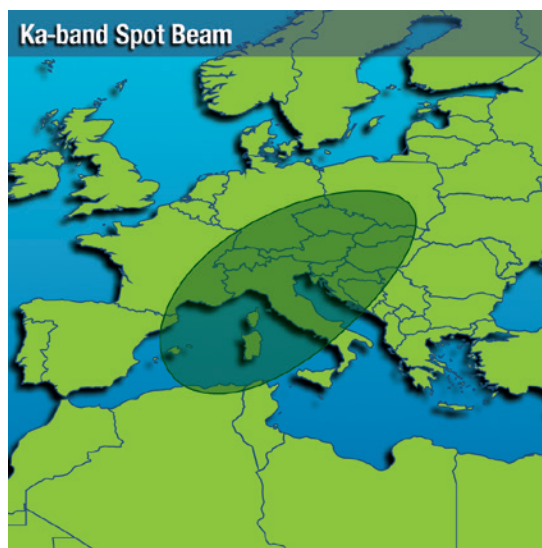

Experience the Next Level of High Throughput Services

The fifth of our Intelsat Epic^{NG} high throughput satellites, Intelsat 37e represents a significant evolution of our award-winning platform. Intelsat 37e features enhanced power sharing technology which enables assignment of power between shaped, fixed and steerable spot Ku-band and Ka-band beams. This allows us to optimize services to the requirements of in-demand applications, by region, delivering efficiency improvements for mobility and government customers in the Americas, Africa and Europe. Intelsat 37e is the first satellite to offer interconnectivity between three different bands. The next-generation satellite delivers high performance service in C-, Ku- and Ka-bands for use in wireless backhaul, enterprise VSAT and mobility networks.

IS-37e – C-band

IS-37e – Ka-band

C-band Key Parameters

Configurable Capacity:
90 (in equivalent 36 MHz units)

Polarization:
Circular – Right or Left Hand

Typical Coverage e.i.r.p. Range:

| | |
|-----------------|---------------------|
| Spots: | 46.4 up to 52.2 dBW |
| Global: | 34.6 up to 38.1 dBW |
| Latin America: | 41.8 up to 46.3 dBW |
| Africa/Europe: | 38.1 up to 43.3 dBW |
| Central Africa: | 42.8 up to 47.6 dBW |