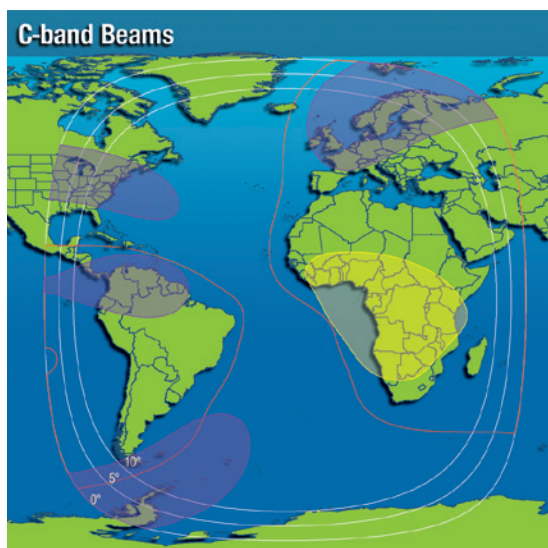

Experience the Next Level of High Throughput Services

The fifth of our Intelsat Epic^{NG} high throughput satellites, Intelsat 37e represents a significant evolution of our award-winning platform. Intelsat 37e features enhanced power sharing technology which enables assignment of power between shaped, fixed and steerable spot Ku-band and Ka-band beams. This allows us to optimize services to the requirements of in-demand applications, by region, delivering efficiency improvements for mobility and government customers in the Americas, Africa and Europe. Intelsat 37e is the first satellite to offer interconnectivity between three different bands. The next-generation satellite delivers high performance service in C-, Ku- and Ka-bands for use in wireless backhaul, enterprise VSAT and mobility networks.

IS-37e – C-band

IS-37e – Ka-band

C-band Key Parameters

Configurable Capacity:
90 (in equivalent 36 MHz units)

Polarization:
Circular – Right or Left Hand

Typical Coverage e.i.r.p. Range:

| | |
|-----------------|---------------------|
| Spots: | 46.4 up to 52.2 dBW |
| Global: | 34.6 up to 38.1 dBW |
| Latin America: | 41.8 up to 46.3 dBW |
| Africa/Europe: | 38.1 up to 43.3 dBW |
| Central Africa: | 42.8 up to 47.6 dBW |

IS-37e – Ku-band Multi-Spot, Algeria & Steerable

Ka-band Key Parameters

Configurable Capacity:
37 (in equivalent 36 MHz units)

Polarization:
Circular – Right or Left Hand

Typical Coverage e.i.r.p. Range:
55.5 up to 58.1 dBW