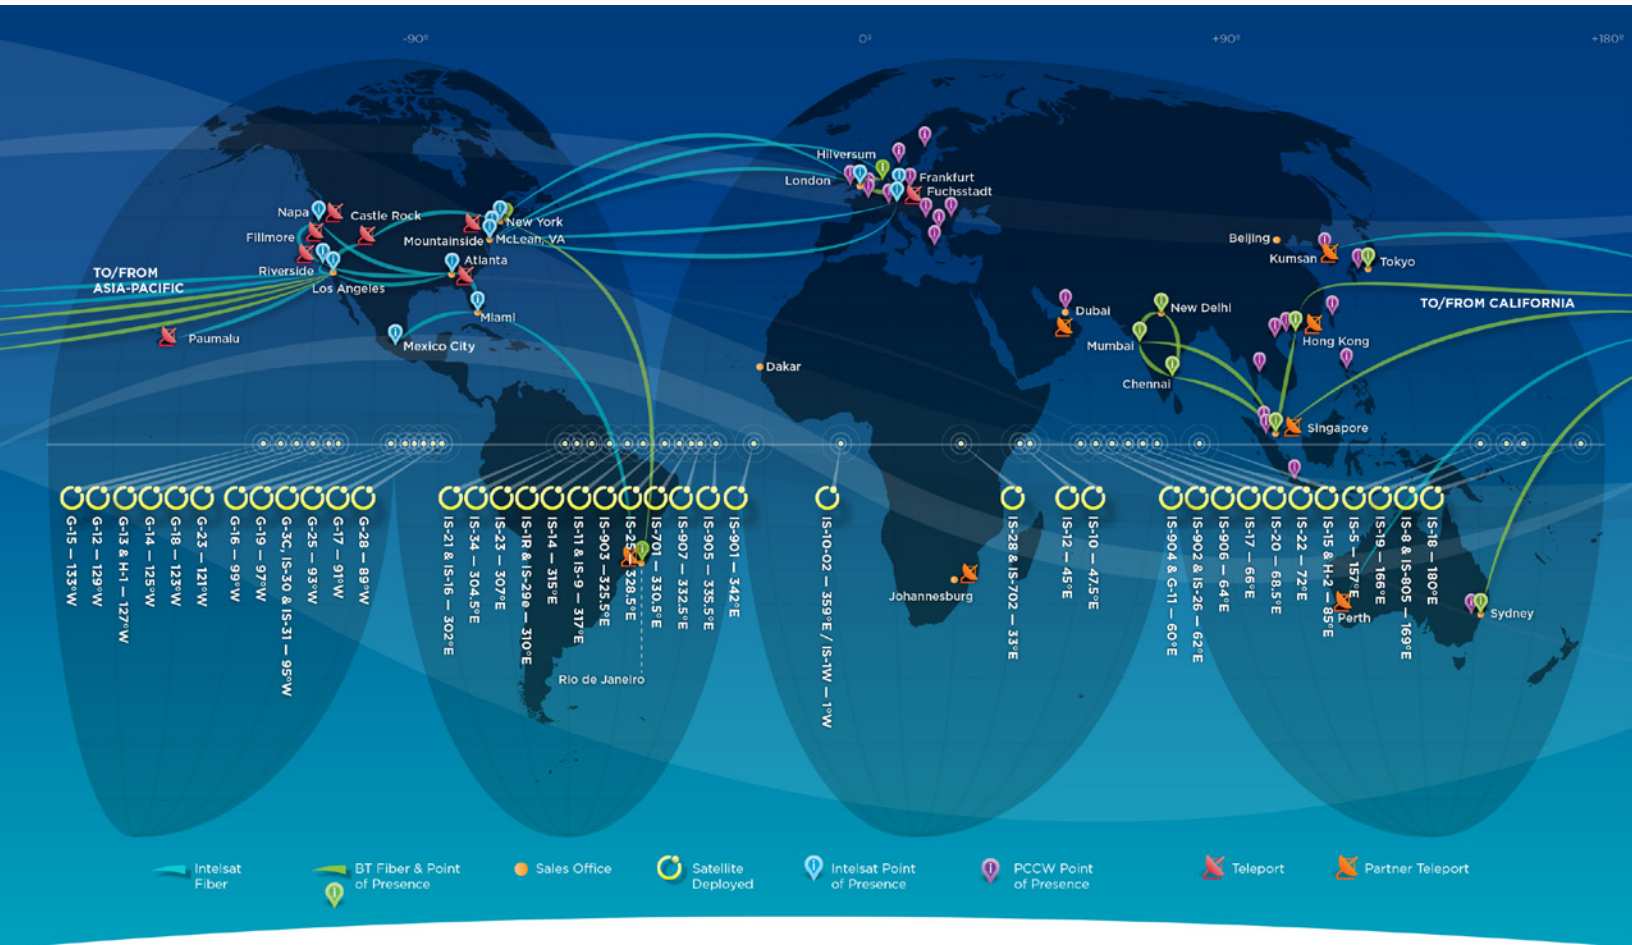

# Serving media customers throughout Africa and South Asia

Intelsat 36 will be co-located with Intelsat 20 at 68.5° East, Intelsat’s premier direct-to-home (DTH) video neighborhood in Africa. A leading African DTH provider will utilize the Ku-band payload for distribution throughout sub-Saharan Africa. The C-band payload will provide services to other customers using this video neighborhood, which also distributes content to South Asian cable communities.

## About Intelsat

Intelsat operates the world's first Globalized Network, delivering high-quality, cost-effective video and broadband services anywhere in the world. Intelsat's Globalized Network combines the world's largest satellite backbone with terrestrial infrastructure, managed services and an open, interoperable architecture to enable customers to drive revenue and reach through a new generation of network services.