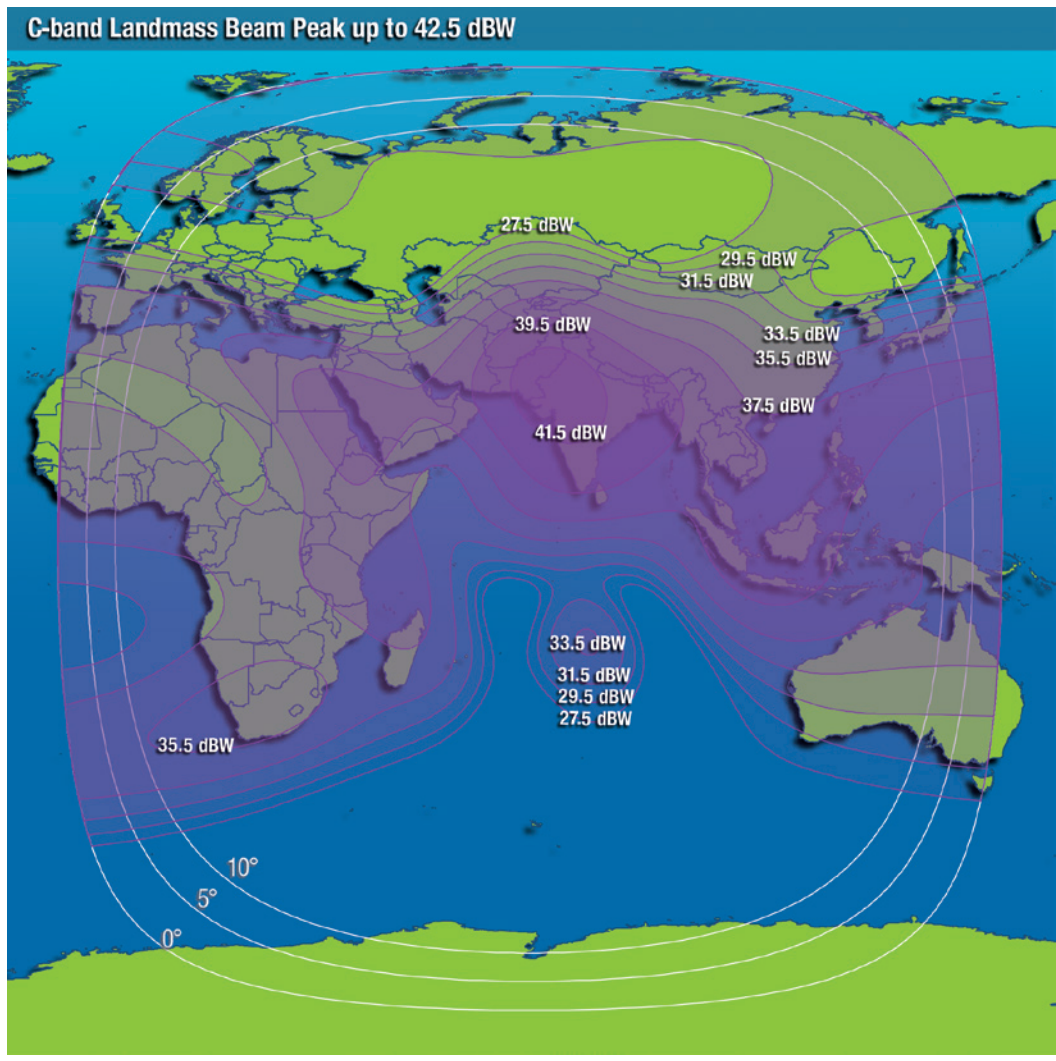

Serving media customers throughout Africa and South Asia

Intelsat 36 will be co-located with Intelsat 20 at 68.5° East, Intelsat’s premier direct-to-home (DTH) video neighborhood in Africa. A leading African DTH provider will utilize the Ku-band payload for distribution throughout sub-Saharan Africa. The C-band payload will provide services to other customers using this video neighborhood, which also distributes content to South Asian cable communities.

IS-36 – C-Band*

C-Band Key Parameters

- Configurable Capacity: 12 (in equivalent 36 MHz units)
- Polarization: Linear – Horizontal or Vertical
- Downlink Frequency: 3700 to 3990 MHz
- Typical Edge of Coverage e.i.r.p: > 28.3 dBW
- Uplink Frequency: 5925 to 6215 MHz
- Beam Peak G/T: Up to 0.6 dB/K

*This is a future spacecraft deployment. All payload performance values are preliminary.