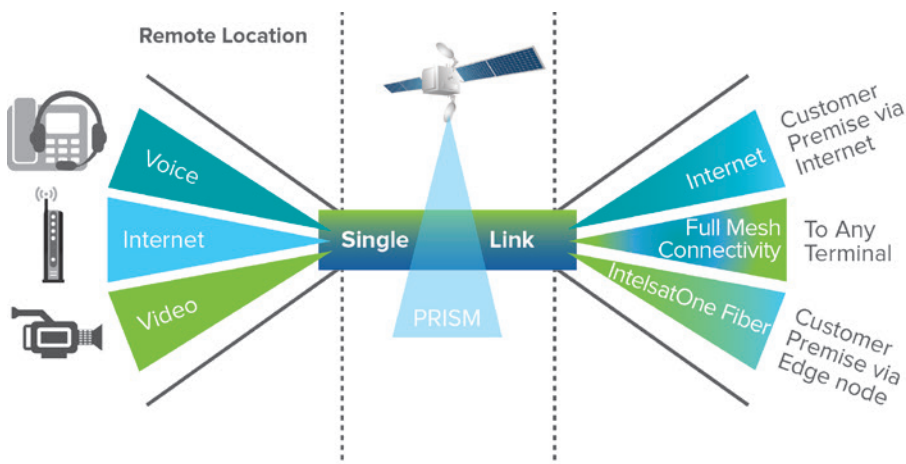

- **Satellite Internet Access** lets you combine data internet access, VoIP telephony services and IP video on the same link into a “triple-play” bundle, with guaranteed high throughput
- **Hybrid Satellite-Fibre Connectivity** creates a private IP link between the origination and your facility
- **Mesh Satellite Connectivity** offers point-to-point and point-to-multipoint direct connectivity between two or more remote terminals accessing the same satellite beam
- Customized throughput profile optimizes bandwidth usage for a wide range of contribution applications from news to sports as well as distribution to and file transfer between broadcast affiliates
- You can leverage existing satellite capacity leases or add more just for Prism
- Satellite news gathering can be automated and the traffic flow optimized by the Prism hub
- Benefit from the Newtec Mx-DMA™ return technology to optimization bandwidth

Getting Started

- Open architecture lets you leverage existing C- or Ku-band flyaway/vehicular antennas
- Lower throughput internet access can use Newtec MDM2x00 or MDM3x00 VSAT modems
- For higher throughputs, a Newtec MDM6000 or MCX7000 modem can be added to the base modem, enabling high speed internet access or connectivity back to your facility using your IntelsatOne edge node
- To begin designing a Prism solution for your broadcast network, call your Sales Director

ABOUT INTELSAT

Intelsat operates the world's first Globalized Network, delivering high-quality, cost-effective video and broadband services anywhere in the world. Intelsat's Globalized Network combines the world's largest satellite backbone with terrestrial infrastructure, managed services and an open, interoperable architecture to enable customers to drive revenue and reach through a new generation of network services.

Thousands of organizations serving billions of people worldwide rely on Intelsat to provide ubiquitous broadband connectivity, multi-format video broadcasting, secure satellite communications and seamless mobility services. The end result is an entirely new world, one that allows us to envision the impossible, connect without boundaries and transform the ways in which we live.

www.intelsat.com

SALES CONTACTS

Africa

+27 11-535-4700
sales.africa@intelsat.com

Asia-Pacific

+65 6572-5450
sales.asiapacific@intelsat.com

Europe & Middle East

+44 20-3036-6700
sales.eme@intelsat.com

Latin America & Caribbean

+1 305-445-5536
sales.lac@intelsat.com

North America

+1 703-559-6800
sales.na@intelsat.com

Download the Intelsat App for Coverage Maps

INTELSAT

Envision. Connect. Transform.