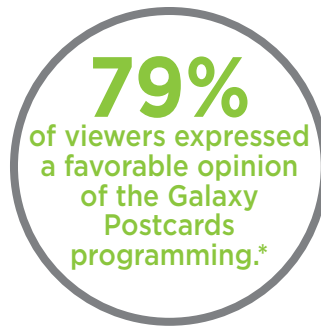

*IBOPE Zogby International Survey Results

**Data provided by SNL Kagan

Galaxy Postcards Empowers You To:

Grow Your Audience, Not Your Cost

- Join the premier multicultural and faith-based direct-to-home community in North America
- Connect with an engaged audience which has grown consistently over the last 15 years
- Same flat cost whether you reach thousands or millions of viewers