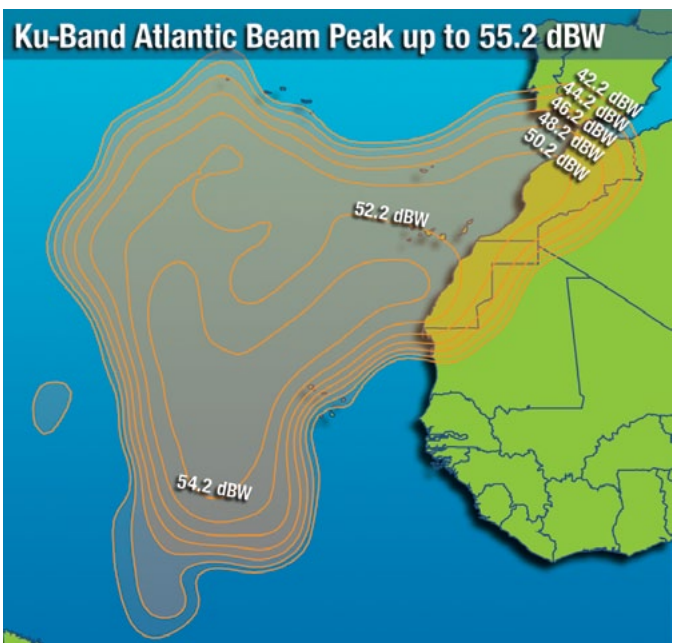

IS-25 at 328.5°E – Ku-Band Atlantic*

* Formerly ProtoStar 1, launched in July 2008.