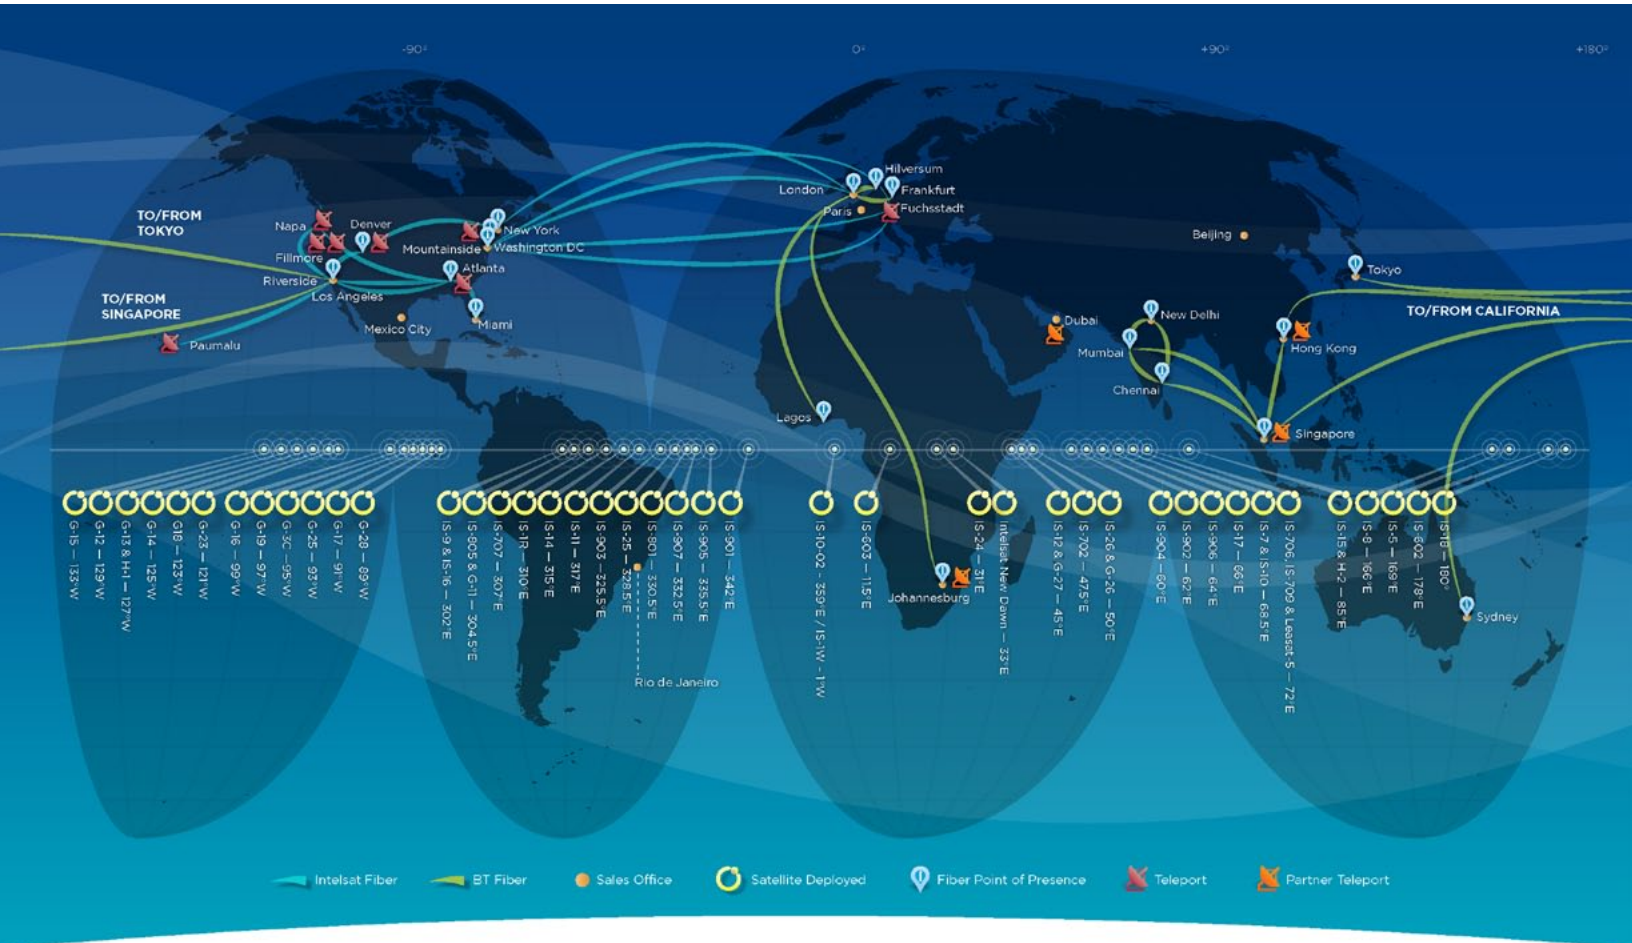

Intelsat Global Infrastructure

About Intelsat

Intelsat is the leading provider of fixed satellite services worldwide. For over 45 years, Intelsat has been delivering information and entertainment for many of the world's leading media and network companies, multinational corporations, Internet service providers and governmental agencies. Intelsat's satellite, teleport and fiber infrastructure is unmatched in the industry, setting the standard for transmissions of video, data and voice services. From the globalization of content and the proliferation of HD, to the expansion of cellular networks and broadband access, with Intelsat, advanced communications anywhere in the world are closer, by far.

SALES CONTACTS

Africa

+27 11-535-4700
sales.africa@intelsat.com

Asia-Pacific

+65 6572-5450
sales.asiapacific@intelsat.com

Europe & Middle East

+44 20-3036-6700
sales.eme@intelsat.com

Latin America & Caribbean

+1 305-445-5536
sales.lac@intelsat.com

North America

+1 202-944-7546
sales.na@intelsat.com

www.intelsat.com