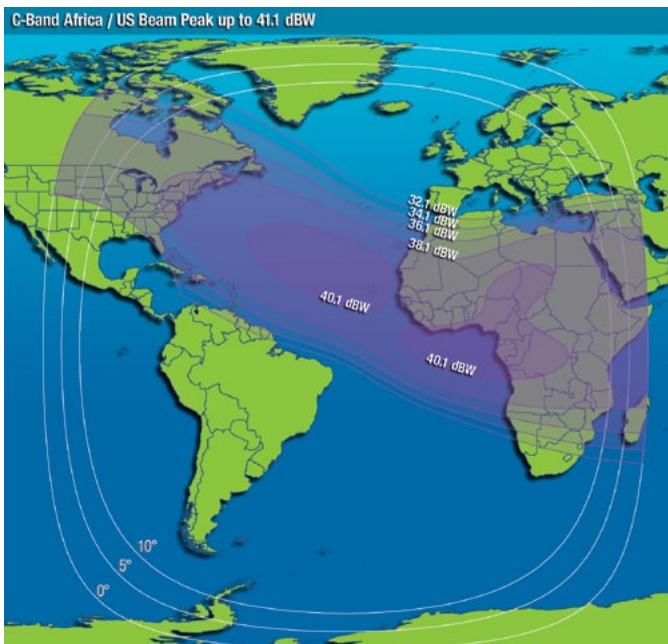

# New Capacity Serving Intelsat Customers throughout Africa

The Intelsat 25 satellite (IS-25) provides C- and Ku-band coverage over Africa, with connectivity back to the United States. IS-25 supports the growth requirements of services, including wireless operators and broadband service providers.

## IS-25 at 328.5°E – C-Band Africa\*

### Ku-Band Key Parameters

Transponders:	6 x 72 MHz; 10 x 36 MHz
Polarization:	Linear – Horizontal or Vertical
Downlink Frequency:	11.45 to 12.75 GHz
e.i.r.p.: (Edge of Coverage to Beam Peak)	West Africa: 48.7 up to 56.6 dBW Atlantic: 43.9 up to 55.2 dBW
Uplink Frequency:	13.75 to 14.50 GHz
G/T: (Edge of Coverage to Beam Peak)	West Africa: 1.0 up to 11.6 dB/K Atlantic: -4.0 up to 8.8 dB/K
SFD Range:	West Africa: -97.5 to -71.5 dBW/m <sup>2</sup> (at G/T = 1.0 dB/K) Atlantic: -94.0 to -68.0 dBW/m <sup>2</sup> (Horiz. at G/T = -4.0 dB/K) -92.0 to -66.0 dBW/m <sup>2</sup> (Vert. at G/T = -4.0 dB/K)

## IS-25 at 328.5°E – Ku-Band Atlantic\*

\* Formerly ProtoStar 1, launched in July 2008.