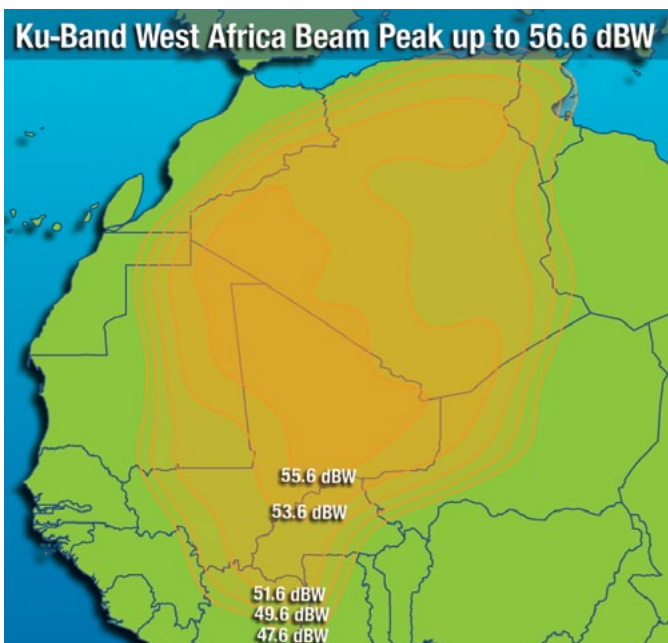

IS-25 at 328.5°E – Ku-Band West Africa*