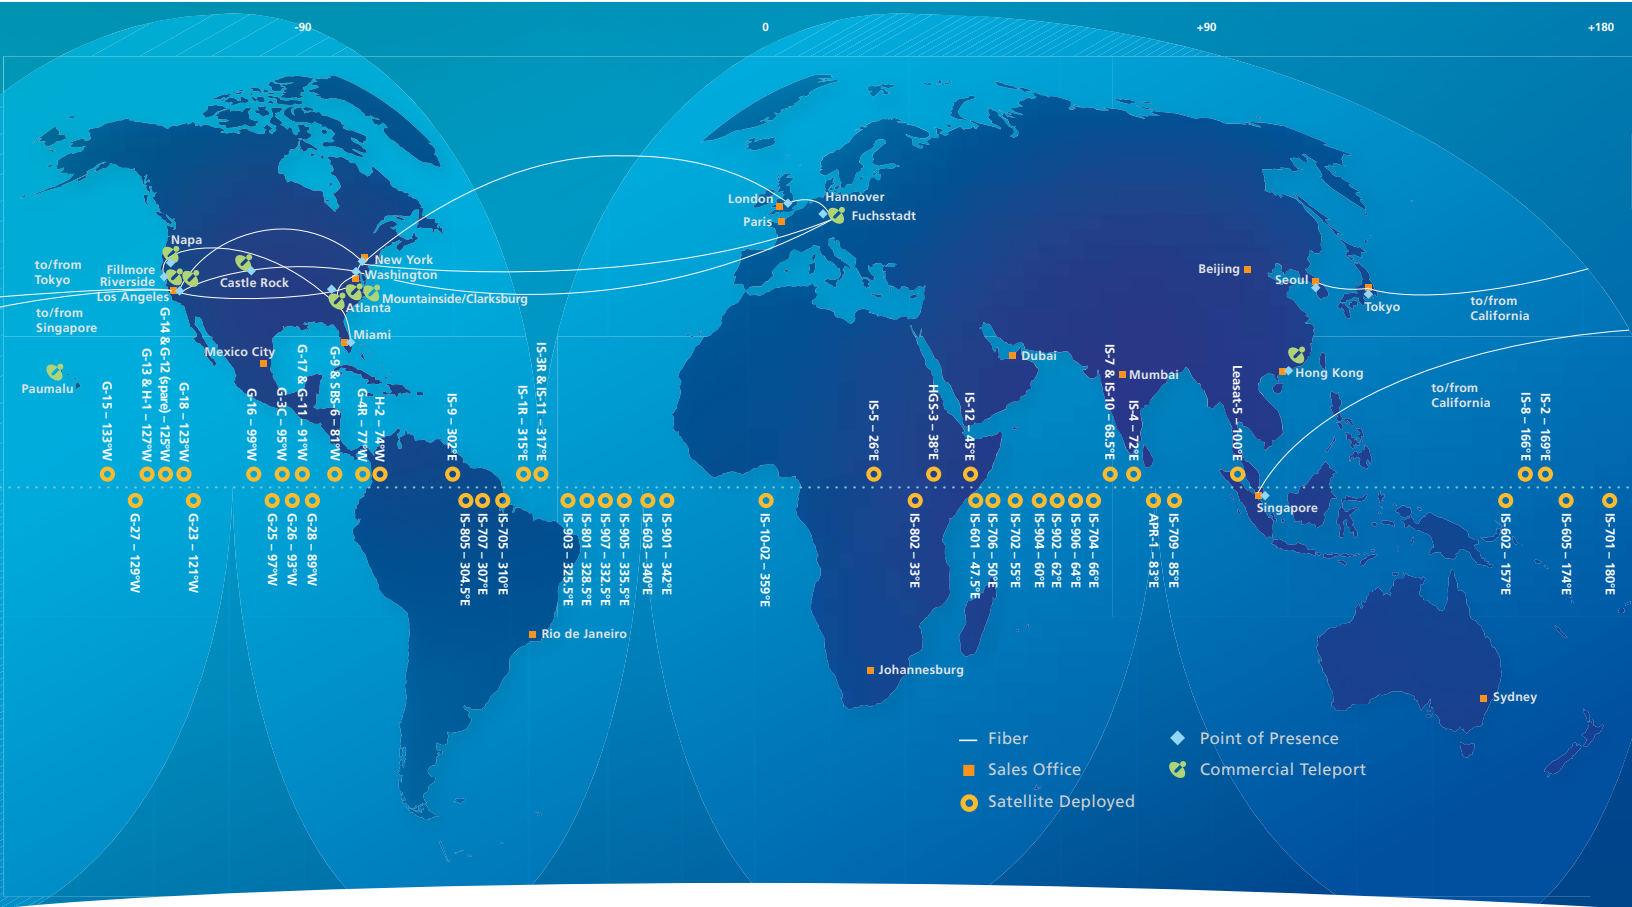

Connecting Intelsat customers throughout North America & the Caribbean

The new Galaxy 19 satellite provides premium landmass coverage over the Continental United States, Canada, Hawaii, Puerto Rico, the Caribbean and Mexico. Another addition to the Galaxy series, Galaxy 19 replaces the Galaxy 25 and will serve the ethnic programming community at 97°W.

G-19 at 97°W – C-Band*

*This is a future spacecraft deployment. All payload performance values are preliminary.

C-Band Key Parameters

Transponders:	24 x 36 MHz
Polarization:	Linear – Horizontal or Vertical
Downlink Frequency:	3700 to 4200 MHz
Typical Edge of Coverage e.i.r.p.:	> 35.5 dBW
Uplink Frequency:	5925 to 6425 MHz
Typical Edge of Coverage G/T:	> -4.0 dB/K
Edge of Coverage SFD Range:	-91.0 to -60.0 dBW/m ²

G-19 at 97°W – Ku-Band*

*This is a future spacecraft deployment. All payload performance values are preliminary.

Ku-Band Key Parameters

Transponders:	4 x 54 MHz 24 x 27 MHz
Polarization:	Linear – Horizontal or Vertical
Downlink Frequency:	11.7 to 12.2 GHz
Typical Edge of Coverage e.i.r.p.:	> 40.5 dBW
Uplink Frequency:	14.0 to 14.5 GHz
Typical Edge of Coverage G/T:	> -3.5 dB/K
Edge of Coverage SFD Range:	-95.5 to -64.5 dBW/m ²

The Intelsat Satellite Network

About Intelsat

Intelsat is the leading provider of fixed satellite services (FSS) worldwide, delivering information and entertainment for many of the world's leading media and network companies, multinational corporations, Internet service providers and governmental agencies. Intelsat's satellite, teleport and fiber infrastructure is unmatched in the industry, setting the standard for advanced transmissions of video, data and voice services. With the globalization of content, broadband, telecom, HD and IPTV fueling next-generation growth, the ever-expanding universe of satellite communications is the cornerstone of today's Intelsat. Real-time, advanced communications with people anywhere in the world is closer, by far.