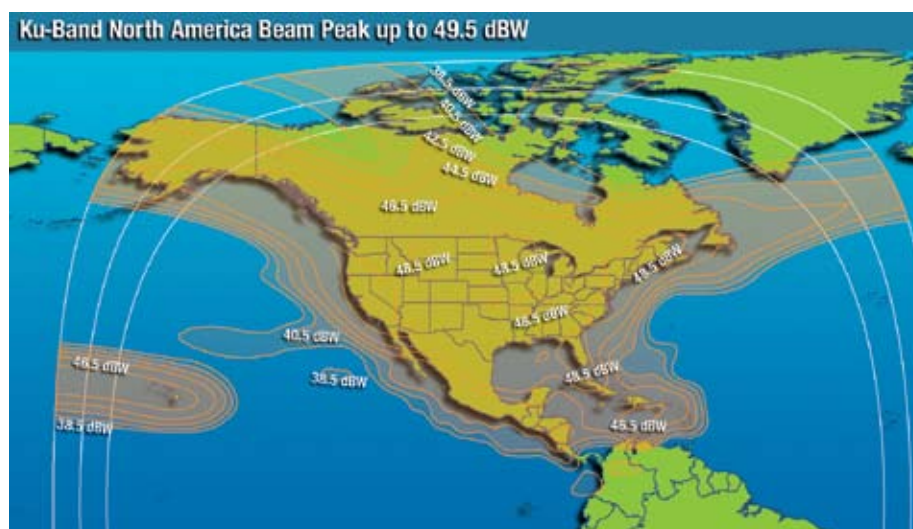

Connecting Intelsat customers throughout North America & the Caribbean

The new Galaxy 19 satellite provides premium landmass coverage over the Continental United States, Canada, Hawaii, Puerto Rico, the Caribbean and Mexico. Another addition to the Galaxy series, Galaxy 19 replaces the Galaxy 25 and will serve the ethnic programming community at 97°W.

G-19 at 97°W – C-Band*

*This is a future spacecraft deployment. All payload performance values are preliminary.

C-Band Key Parameters

Transponders:	24 x 36 MHz
Polarization:	Linear – Horizontal or Vertical
Downlink Frequency:	3700 to 4200 MHz
Typical Edge of Coverage e.i.r.p.:	> 35.5 dBW
Uplink Frequency:	5925 to 6425 MHz
Typical Edge of Coverage G/T:	> -4.0 dB/K
Edge of Coverage SFD Range:	-91.0 to -60.0 dBW/m ²

G-19 at 97°W – Ku-Band*

*This is a future spacecraft deployment. All payload performance values are preliminary.

Ku-Band Key Parameters

Transponders:	4 x 54 MHz 24 x 27 MHz
Polarization:	Linear – Horizontal or Vertical
Downlink Frequency:	11.7 to 12.2 GHz
Typical Edge of Coverage e.i.r.p.:	> 40.5 dBW
Uplink Frequency:	14.0 to 14.5 GHz
Typical Edge of Coverage G/T:	> -3.5 dB/K
Edge of Coverage SFD Range:	-95.5 to -64.5 dBW/m ²