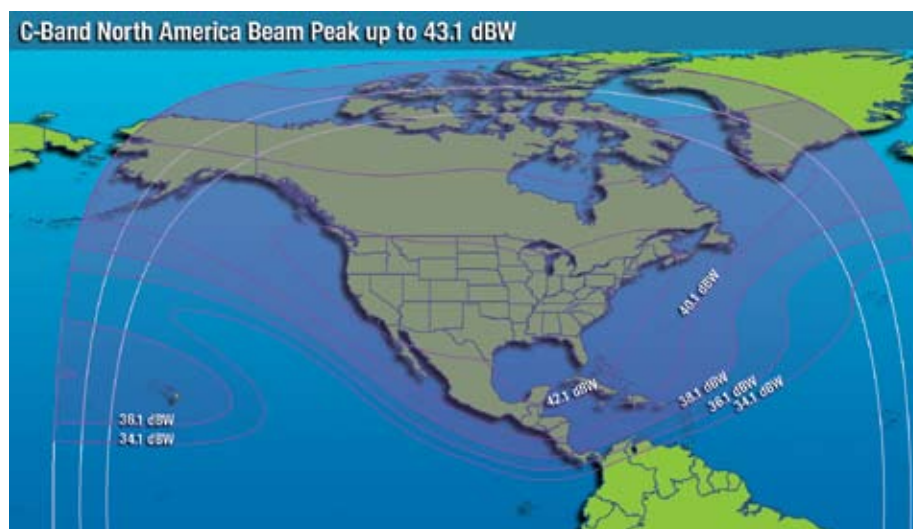

Connecting Intelsat customers throughout North America & the Caribbean

The new Galaxy 19 satellite provides premium landmass coverage over the Continental United States, Canada, Hawaii, Puerto Rico, the Caribbean and Mexico. Another addition to the Galaxy series, Galaxy 19 replaces the Galaxy 25 and will serve the ethnic programming community at 97°W.

G-19 at 97°W – C-Band*

*This is a future spacecraft deployment. All payload performance values are preliminary.

C-Band Key Parameters

Transponders:	24 x 36 MHz
Polarization:	Linear – Horizontal or Vertical
Downlink Frequency:	3700 to 4200 MHz
Typical Edge of Coverage e.i.r.p.:	> 35.5 dBW
Uplink Frequency:	5925 to 6425 MHz
Typical Edge of Coverage G/T:	> -4.0 dB/K
Edge of Coverage SFD Range:	-91.0 to -60.0 dBW/m ²

G-19 at 97°W – Ku-Band*

*This is a future spacecraft deployment. All payload performance values are preliminary.

Ku-Band Key Parameters

Transponders:	4 x 54 MHz 24 x 27 MHz
Polarization:	Linear – Horizontal or Vertical
Downlink Frequency:	11.7 to 12.2 GHz
Typical Edge of Coverage e.i.r.p.:	> 40.5 dBW
Uplink Frequency:	14.0 to 14.5 GHz
Typical Edge of Coverage G/T:	> -3.5 dB/K
Edge of Coverage SFD Range:	-95.5 to -64.5 dBW/m ²