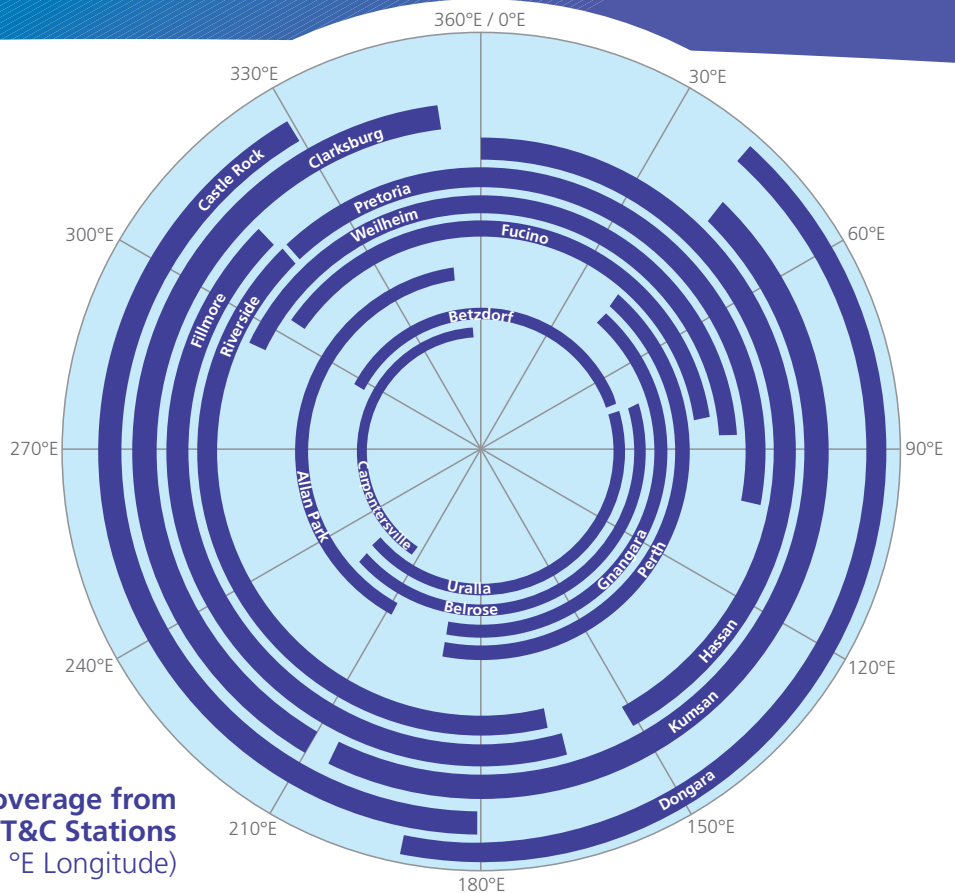

Intelsat Satellite Services:

Transfer Orbit Support Services

Services Available

- Site determination
- Rehearsal planning and execution
- ITAR and other licensing
- Hindrance coordination
- 24/7 network monitoring

Intelsat TT&C Ground Network Facilities

Typical Antenna Specifications

C-Band Full Performance Antennas

- 11-32m diameter
- Tx: 5850-6425 MHz / Rx: 3625-4200 MHz
- Polarization: Circular and Linear
- G/T: 31-41 dB/K
- Tracking: Monopulse and Programmable

Ku-Band Full Performance Antennas

- 11-14m diameter
- Tx: 13750-14500 MHz / Rx: 10950-12750 MHz
- Polarization: Circular and Linear
- G/T: >35 dB/K
- Tracking: Monopulse and Programmable

Ka-band Full Performance Antennas

- 8m-13.2m diameter
- Tx: 28350-30000 MHz / Rx: 18300-20200 Mhz
- Polarization: Circular and Linear
- G/T >42 dB/K
- Tracking: Monopulse

Orbital Coverage from Intelsat TT&C Stations (in °E Longitude)

Intelsat Satellite Services
 Lilian Sy
 +1 202-944-7700
 lilian.sy@intelsat.com
 satellite.services@intelsat.com
 www.intelsat.com